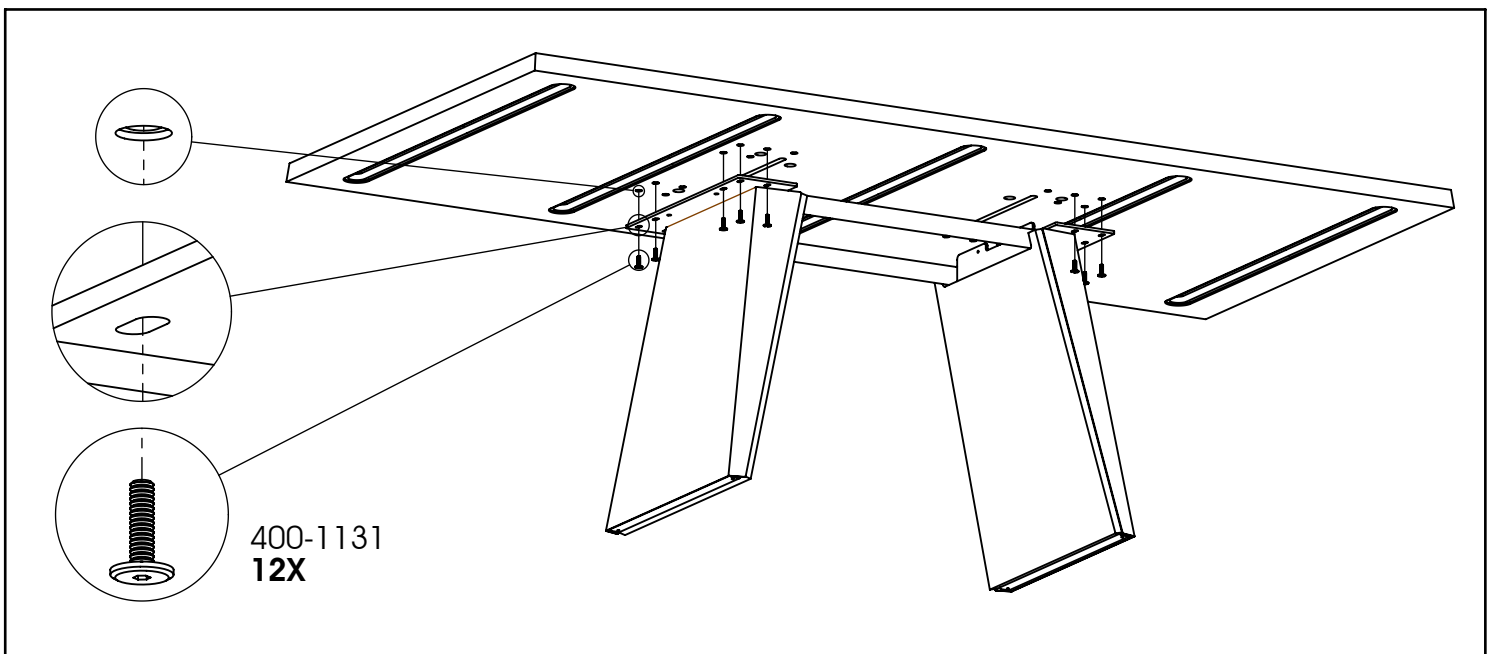

TRICA

Q-TIM-BIRCH-801

Unscrew the 4 screws.
Dévisser les 4 vis.

Top view/Vue du dessus

FOR TOP/ POUR DESSUS: 36x72", 40x84"

400-1195
4X

**Your Trica furniture was created for you with great care.
Here are 6 ways to maintain the beauty of your wood furniture:**