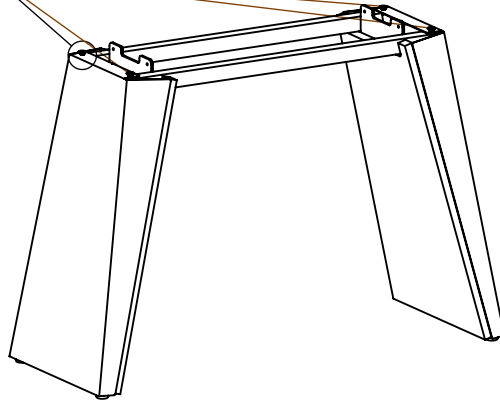

TRICA

Q-TIM-BIRCH-801

Unscrew the 4 screws.
Dévisser les 4 vis.

Top view/Vue du dessus

FOR TOP/ POUR DESSUS: 36x72", 40x84"

400-1195
4X

**Your Trica furniture was created for you with great care.
Here are 6 ways to maintain the beauty of your wood furniture:**