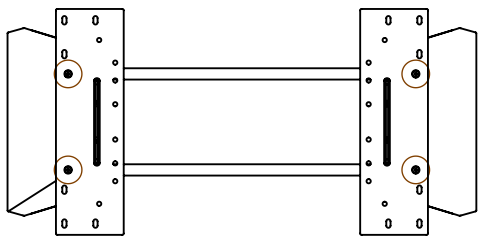

TRICA

Q-TIM-BIRCH-801

Unscrew the 4 screws.
Dévisser les 4 vis.

Top view/Vue du dessus

FOR TOP/ POUR DESSUS: 36x72", 40x84"

400-1195
4X

**Your Trica furniture was created for you with great care.
Here are 6 ways to maintain the beauty of your wood furniture:**