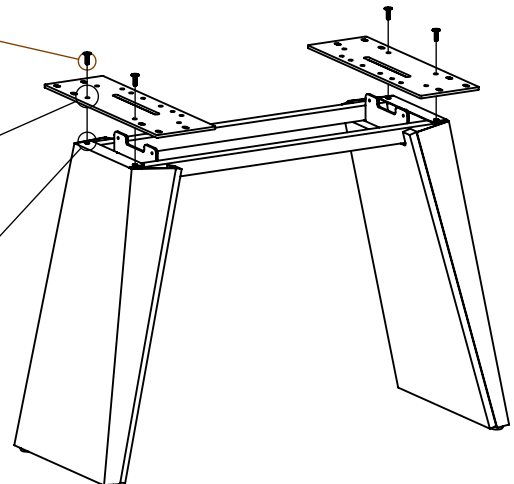

TRICA

Q-TIM-BIRCH-801

Unscrew the 4 screws.
Dévisser les 4 vis.

Top view/Vue du dessus

FOR TOP/ POUR DESSUS: 36x72", 40x84"

400-1195
4X

**Your Trica furniture was created for you with great care.
Here are 6 ways to maintain the beauty of your wood furniture:**