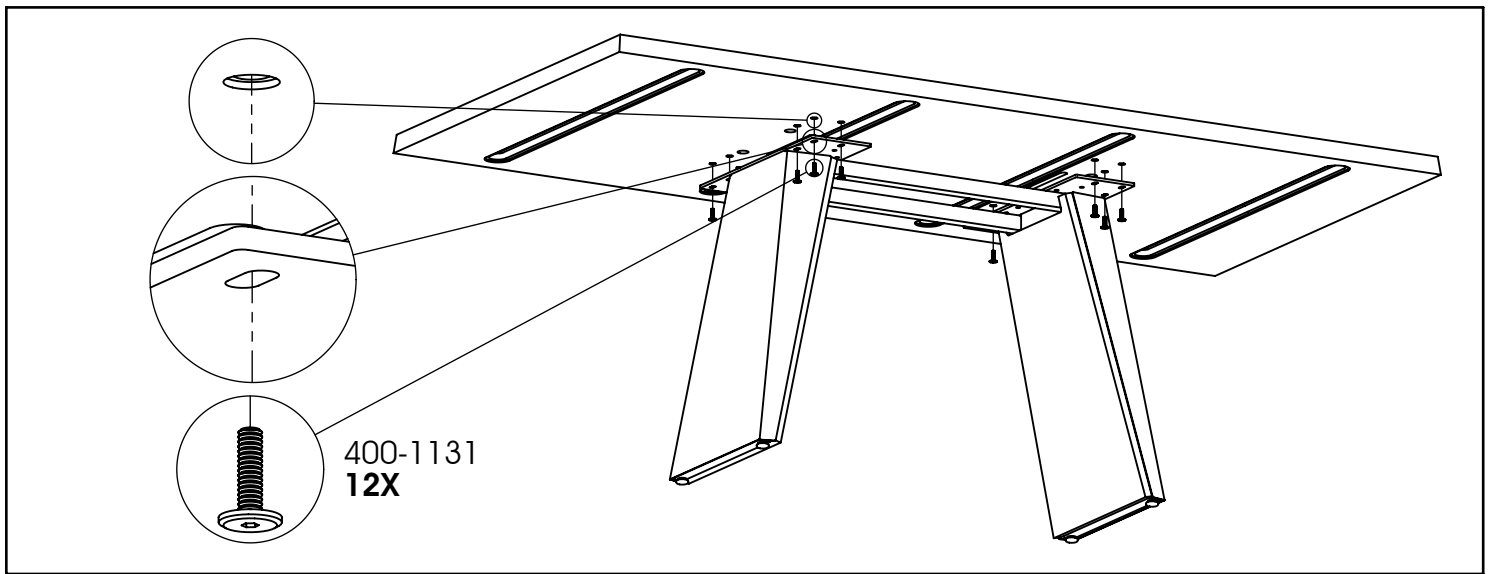

TRICA

Q-TIM-BIRCH-801

Unscrew the 4 screws.
Dévisser les 4 vis.

Top view/Vue du dessus

FOR TOP/ POUR DESSUS: 36x72", 40x84"

400-1195
4X

**Your Trica furniture was created for you with great care.
Here are 6 ways to maintain the beauty of your wood furniture:**