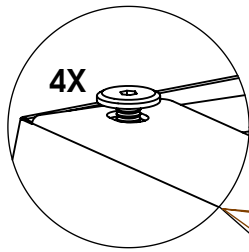

TRICA

Q-TIM-BIRCH-801

Unscrew the 4 screws.
Dévisser les 4 vis.

Top view/Vue du dessus

FOR TOP/ POUR DESSUS: 36x72", 40x84"

400-1195
4X

**Your Trica furniture was created for you with great care.
Here are 6 ways to maintain the beauty of your wood furniture:**