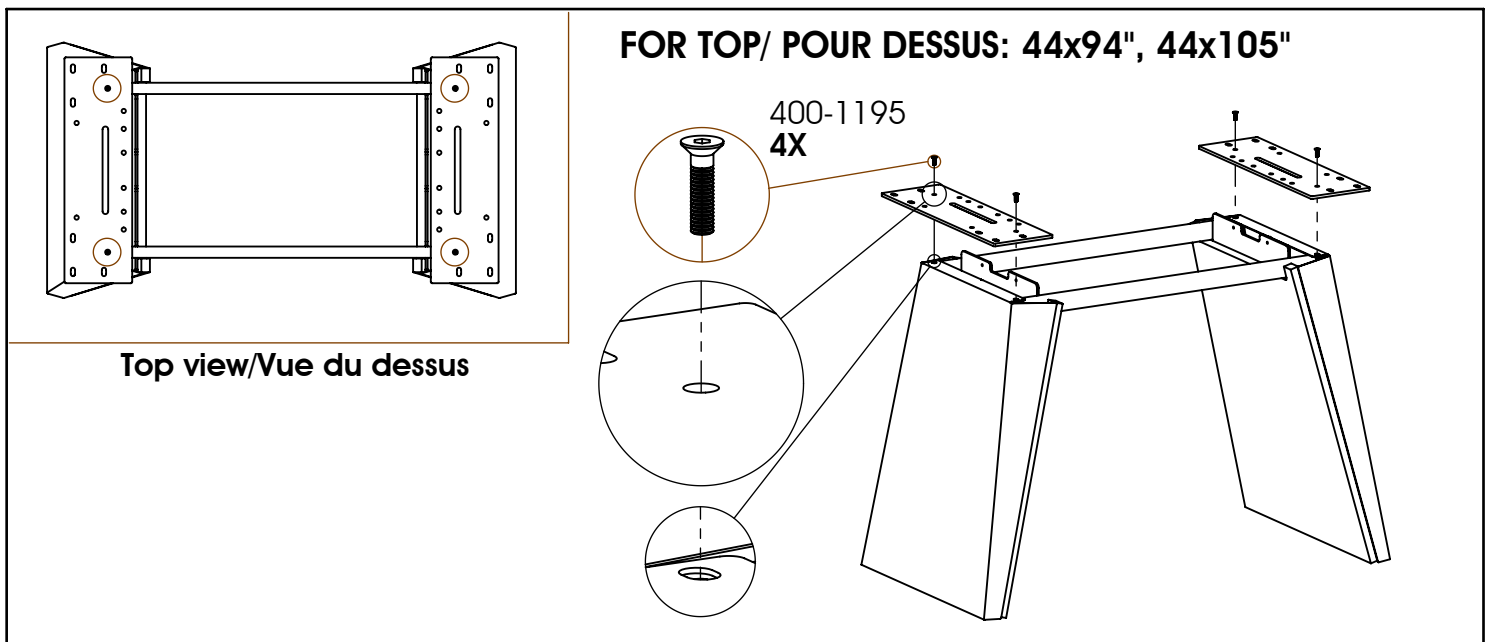

TRICA

Q-TIM-BIRCH-801

Unscrew the 4 screws.
Dévisser les 4 vis.

Top view/Vue du dessus

FOR TOP/ POUR DESSUS: 36x72", 40x84"

400-1195
4X

**Your Trica furniture was created for you with great care.
Here are 6 ways to maintain the beauty of your wood furniture:**