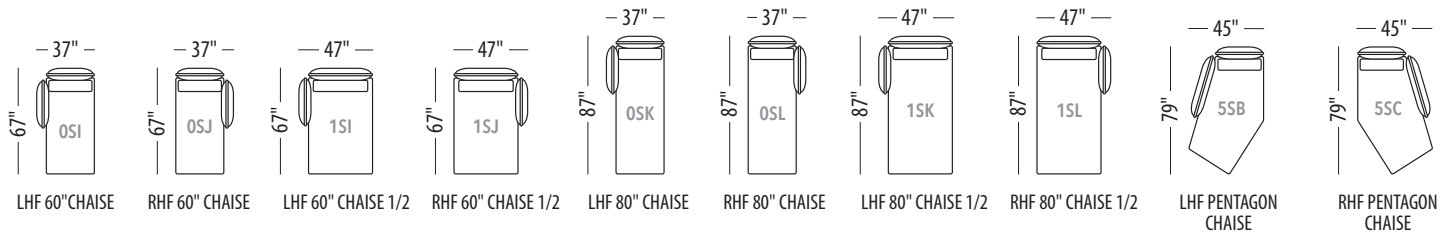

Seat height: 17"

Back/ Arm height: 29"

LE COURNOYER

STANDARD SEATING

CONFIGURATIONS - P.1

- Available in all Trica fabrics. Not available in leather or faux leathers.
- Comes with metal legs, available in all powder coated finishes and in Brushed Steel.
- Throw pillows not included.

Seat height: 17"

Back/ Arm height: 29"

Configuration #	Configuration #
<p>Configuration 0S Chair</p>	<p>Configuration 1S Chair 1/2</p>
<p>Configuration 2S Loveseat</p>	<p>Configuration 3S Sofa</p>
<p>Configuration 4S Sectional with 60" chaise</p>	<p>Configuration 5S Sectional with 60" chaise 1/2</p>
<p>Configuration 6S Sectional with 60" chaise</p>	<p>Configuration 7S Sectional with 60" chaise 1/2</p>

U.S. Patent No. 11,612,253 and other patents pending.

All shown dimensions are approximate.

TRICA

LE COURNOYER

<p>Configuration 8S Sectional with 60" chaise</p>  <p>Left Right</p>	<p>Configuration 9S Sectional with 60" chaise 1/2</p>  <p>Left Right</p>
<p>Configuration 10S Sectional with 80" chaise</p>  <p>Left Right</p>	<p>Configuration 11S Sectional with 80" chaise 1/2</p>  <p>Left Right</p>
<p>Configuration 12S Sectional with 80" chaise</p>  <p>Left Right</p>	<p>Configuration 13S Sectional with 80" chaise 1/2</p>  <p>Left Right</p>
<p>Configuration 14S Sectional with pentagon chaise</p>  <p>Left Right</p>	<p>Configuration 15S Sectional with pentagon chaise</p>  <p>Left Right</p>
<p>Configuration 16S L-shaped sectional</p>  <p>Left Right</p>	<p>Configuration 17S L-shaped sectional</p>  <p>Left Right</p>

LE COURNOYER

<p>Configuration 28S Sectional with pentagon bumper</p>  <p>Left Right</p>	<p>Configuration 29S Sectional with pentagon bumper</p>  <p>Left Right</p>
<p>Configuration 30S Sectional</p>  <p>Left Right</p>	<p>Configuration 31S Sectional</p>  <p>Left Right</p>
<p>Configuration 32S Sectional</p>  <p>Left Right</p>	<p>Configuration 33S Chaise lounge</p>  <p>Left Right</p> <p>CP-2020 throw pillow included</p>