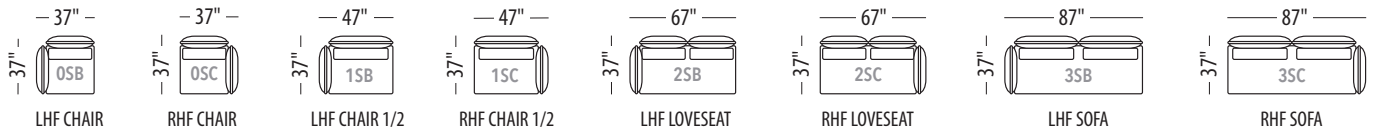

Seat height: 17"

Back/ Arm height: 29"

LE COURNOYER

STANDARD SEATING

CONFIGURATIONS - P.1

- Available in all Trica fabrics. Not available in leather or faux leathers.
- Comes with metal legs, available in all powder coated finishes and in Brushed Steel.
- Throw pillows not included.

Seat height: 17"

Back/ Arm height: 29"

Configuration #	Configuration #
<p>Configuration 0S Chair</p>	<p>Configuration 1S Chair 1/2</p>
<p>Configuration 2S Loveseat</p>	<p>Configuration 3S Sofa</p>
<p>Configuration 4S Sectional with 60" chaise</p>	<p>Configuration 5S Sectional with 60" chaise 1/2</p>
<p>Configuration 6S Sectional with 60" chaise</p>	<p>Configuration 7S Sectional with 60" chaise 1/2</p>

U.S. Patent No. 11,612,253 and other patents pending.

All shown dimensions are approximate.

TRICA

LE COURNOYER

<p>Configuration 8S Sectional with 60" chaise</p>  <p>Left Right</p>	<p>Configuration 9S Sectional with 60" chaise 1/2</p>  <p>Left Right</p>
<p>Configuration 10S Sectional with 80" chaise</p>  <p>Left Right</p>	<p>Configuration 11S Sectional with 80" chaise 1/2</p>  <p>Left Right</p>
<p>Configuration 12S Sectional with 80" chaise</p>  <p>Left Right</p>	<p>Configuration 13S Sectional with 80" chaise 1/2</p>  <p>Left Right</p>
<p>Configuration 14S Sectional with pentagon chaise</p>  <p>Left Right</p>	<p>Configuration 15S Sectional with pentagon chaise</p>  <p>Left Right</p>
<p>Configuration 16S L-shaped sectional</p>  <p>Left Right</p>	<p>Configuration 17S L-shaped sectional</p>  <p>Left Right</p>