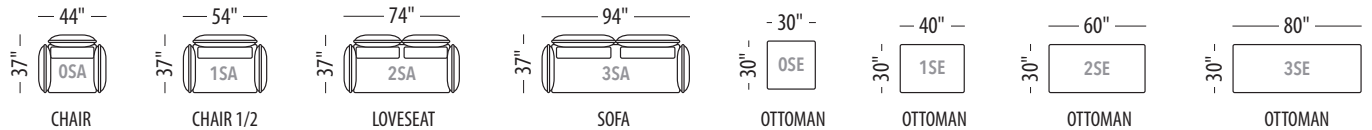

Seat height: 17"

Back/ Arm height: 29"

LE COURNOYER

STANDARD SEATING

CONFIGURATIONS - P.1

- Available in all Trica fabrics. Not available in leather or faux leathers.
- Comes with metal legs, available in all powder coated finishes and in Brushed Steel.
- Throw pillows not included.

Seat height: 17"

Back/ Arm height: 29"

Configuration #	Configuration #
<p>Configuration 0S Chair</p>	<p>Configuration 1S Chair 1/2</p>
<p>Configuration 2S Loveseat</p>	<p>Configuration 3S Sofa</p>
<p>Configuration 4S Sectional with 60" chaise</p>	<p>Configuration 5S Sectional with 60" chaise 1/2</p>
<p>Configuration 6S Sectional with 60" chaise</p>	<p>Configuration 7S Sectional with 60" chaise 1/2</p>

U.S. Patent No. 11,612,253 and other patents pending.

All shown dimensions are approximate.

TRICA

LE COURNOYER

<p>Configuration 8S Sectional with 60" chaise</p>  <p>Left Right</p>	<p>Configuration 9S Sectional with 60" chaise 1/2</p>  <p>Left Right</p>
<p>Configuration 10S Sectional with 80" chaise</p>  <p>Left Right</p>	<p>Configuration 11S Sectional with 80" chaise 1/2</p>  <p>Left Right</p>
<p>Configuration 12S Sectional with 80" chaise</p>  <p>Left Right</p>	<p>Configuration 13S Sectional with 80" chaise 1/2</p>  <p>Left Right</p>
<p>Configuration 14S Sectional with pentagon chaise</p>  <p>Left Right</p>	<p>Configuration 15S Sectional with pentagon chaise</p>  <p>Left Right</p>
<p>Configuration 16S L-shaped sectional</p>  <p>Left Right</p>	<p>Configuration 17S L-shaped sectional</p>  <p>Left Right</p>