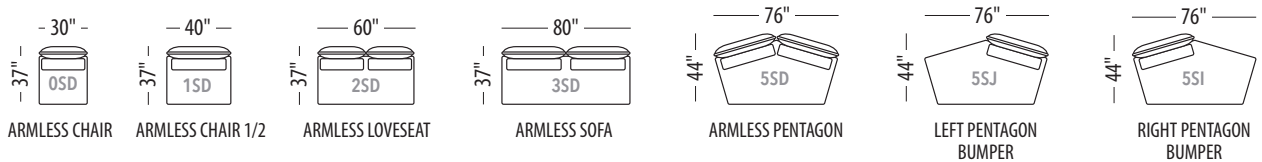

Seat height: 17"

Back/ Arm height: 29"

LE COURNOYER

STANDARD SEATING

CONFIGURATIONS - P.1

- Available in all Trica fabrics. Not available in leather or faux leathers.
- Comes with metal legs, available in all powder coated finishes and in Brushed Steel.
- Throw pillows not included.

Seat height: 17"

Back/ Arm height: 29"

Configuration #	Configuration #
<p>Configuration 0S Chair</p>	<p>Configuration 1S Chair 1/2</p>
<p>Configuration 2S Loveseat</p>	<p>Configuration 3S Sofa</p>
<p>Configuration 4S Sectional with 60" chaise</p>	<p>Configuration 5S Sectional with 60" chaise 1/2</p>
<p>Configuration 6S Sectional with 60" chaise</p>	<p>Configuration 7S Sectional with 60" chaise 1/2</p>