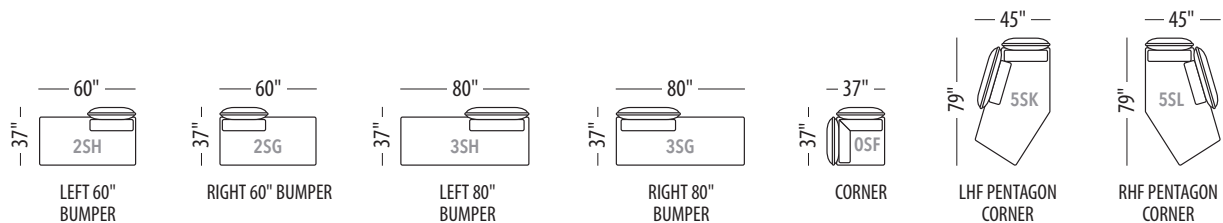

Seat height: 17"

Back/ Arm height: 29"

LE COURNOYER

STANDARD SEATING

CONFIGURATIONS - P.1

- Available in all Trica fabrics. Not available in leather or faux leathers.
- Comes with metal legs, available in all powder coated finishes and in Brushed Steel.
- Throw pillows not included.

Seat height: 17"

Back/ Arm height: 29"

Configuration #	Configuration #
<p>Configuration 0S Chair</p>	<p>Configuration 1S Chair 1/2</p>
<p>Configuration 2S Loveseat</p>	<p>Configuration 3S Sofa</p>
<p>Configuration 4S Sectional with 60" chaise</p>	<p>Configuration 5S Sectional with 60" chaise 1/2</p>
<p>Configuration 6S Sectional with 60" chaise</p>	<p>Configuration 7S Sectional with 60" chaise 1/2</p>

U.S. Patent No. 11,612,253 and other patents pending.

All shown dimensions are approximate.

TRICA

LE COURNOYER

<p>Configuration 8S Sectional with 60" chaise</p>  <p>Left Right</p>	<p>Configuration 9S Sectional with 60" chaise 1/2</p>  <p>Left Right</p>
<p>Configuration 10S Sectional with 80" chaise</p>  <p>Left Right</p>	<p>Configuration 11S Sectional with 80" chaise 1/2</p>  <p>Left Right</p>
<p>Configuration 12S Sectional with 80" chaise</p>  <p>Left Right</p>	<p>Configuration 13S Sectional with 80" chaise 1/2</p>  <p>Left Right</p>
<p>Configuration 14S Sectional with pentagon chaise</p>  <p>Left Right</p>	<p>Configuration 15S Sectional with pentagon chaise</p>  <p>Left Right</p>
<p>Configuration 16S L-shaped sectional</p>  <p>Left Right</p>	<p>Configuration 17S L-shaped sectional</p>  <p>Left Right</p>

LE COURNOYER

<p>Configuration 28S Sectional with pentagon bumper</p>  <p>Left Right</p>	<p>Configuration 29S Sectional with pentagon bumper</p>  <p>Left Right</p>
<p>Configuration 30S Sectional</p>  <p>Left Right</p>	<p>Configuration 31S Sectional</p>  <p>Left Right</p>
<p>Configuration 32S Sectional</p>  <p>Left Right</p>	<p>Configuration 33S Chaise lounge</p>  <p>Left Right</p> <p>CP-2020 throw pillow included</p>