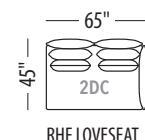

Seat height: 17"

Back/ Arm height: 29"

CHAIR 1/2

LOVESEAT

SOFA

OTTOMAN

OTTOMAN

OTTOMAN

OTTOMAN

LHF CHAIR

RHF CHAIR

LHF CHAIR 1/2

RHF CHAIR 1/2

LHF LOVESEAT

RHF LOVESEAT

LHF SOFA

Seat height: 17"

Back/ Arm height: 29"

Configuration #	Configuration #
<p><b>Configuration 0D</b> Chair</p> <p style="text-align: center;"><i>Not available</i></p>	<p><b>Configuration 1D</b> Chair 1/2</p>
<p><b>Configuration 2D</b> Loveseat</p>	<p><b>Configuration 3D</b> Sofa</p>
<p><b>Configuration 4D</b> Sectional with 60" chaise</p>	<p><b>Configuration 5D</b> Sectional with 60" chaise 1/2</p>
<p><b>Configuration 6D</b> Sectional with 60" chaise</p>	<p><b>Configuration 7D</b> Sectional with 60" chaise 1/2</p>