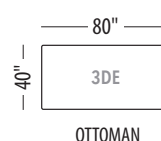

Seat height: 17"

Back/ Arm height: 29"

CHAIR 1/2

LOVESEAT

SOFA

OTTOMAN

OTTOMAN

OTTOMAN

Seat height: 17"

Back/ Arm height: 29"

Configuration #	Configuration #
<p><b>Configuration 0D</b> Chair</p> <p style="text-align: center;"><i>Not available</i></p>	<p><b>Configuration 1D</b> Chair 1/2</p>
<p><b>Configuration 2D</b> Loveseat</p>	<p><b>Configuration 3D</b> Sofa</p>
<p><b>Configuration 4D</b> Sectional with 60" chaise</p>	<p><b>Configuration 5D</b> Sectional with 60" chaise 1/2</p>
<p><b>Configuration 6D</b> Sectional with 60" chaise</p>	<p><b>Configuration 7D</b> Sectional with 60" chaise 1/2</p>