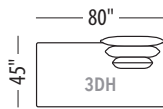

RHF 80" CHAISE 1/2

LHF PENTAGON CHAISE

RHF PENTAGON CHAISE

ARMLESS CHAIR

ARMLESS CHAIR 1/2

ARMLESS LOVESEAT

ARMLESS SOFA

LEFT 60" BUMPER

RIGHT 60" BUMPER

LEFT 80" BUMPER

RIGHT 80" BUMPER

CORNER

LHF PENTAGON CORNER

RHF PENTAGON CORNER

Seat height: 17"

Back/ Arm height: 29"

Configuration #	Configuration #
<p><b>Configuration 0D</b> Chair</p> <p style="text-align: center;"><i>Not available</i></p>	<p><b>Configuration 1D</b> Chair 1/2</p>
<p><b>Configuration 2D</b> Loveseat</p>	<p><b>Configuration 3D</b> Sofa</p>
<p><b>Configuration 4D</b> Sectional with 60" chaise</p>	<p><b>Configuration 5D</b> Sectional with 60" chaise 1/2</p>
<p><b>Configuration 6D</b> Sectional with 60" chaise</p>	<p><b>Configuration 7D</b> Sectional with 60" chaise 1/2</p>