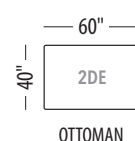

Seat height: 17"

Back/ Arm height: 29"

CHAIR 1/2

LOVESEAT

SOFA

OTTOMAN

OTTOMAN

OTTOMAN

Seat height: 17"

Back/ Arm height: 29"

Configuration #	Configuration #
<p><b>Configuration 0D</b> Chair</p> <p style="text-align: center;"><i>Not available</i></p>	<p><b>Configuration 1D</b> Chair 1/2</p>
<p><b>Configuration 2D</b> Loveseat</p>	<p><b>Configuration 3D</b> Sofa</p>
<p><b>Configuration 4D</b> Sectional with 60" chaise</p>	<p><b>Configuration 5D</b> Sectional with 60" chaise 1/2</p>
<p><b>Configuration 6D</b> Sectional with 60" chaise</p>	<p><b>Configuration 7D</b> Sectional with 60" chaise 1/2</p>