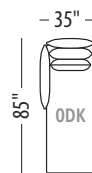

Seat height: 17"

Back/ Arm height: 29"

CHAIR 1/2

LOVESEAT

SOFA

OTTOMAN

OTTOMAN

OTTOMAN

OTTOMAN

LHF CHAIR

RHF CHAIR

LHF CHAIR 1/2

RHF CHAIR 1/2

LHF LOVESEAT

RHF LOVESEAT

LHF SOFA

RHF SOFA

LHF 60" CHAISE

RHF 60" CHAISE

LHF 60" CHAISE 1/2

RHF 60" CHAISE 1/2

LHF 80" CHAISE

RHF 80" CHAISE

LHF 80" CHAISE 1/2

Seat height: 17"

Back/ Arm height: 29"

Configuration #	Configuration #
<p><b>Configuration 0D</b> Chair</p> <p style="text-align: center;"><i>Not available</i></p>	<p><b>Configuration 1D</b> Chair 1/2</p>
<p><b>Configuration 2D</b> Loveseat</p>	<p><b>Configuration 3D</b> Sofa</p>
<p><b>Configuration 4D</b> Sectional with 60" chaise</p>	<p><b>Configuration 5D</b> Sectional with 60" chaise 1/2</p>
<p><b>Configuration 6D</b> Sectional with 60" chaise</p>	<p><b>Configuration 7D</b> Sectional with 60" chaise 1/2</p>