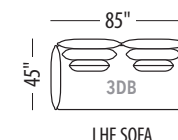

OTTOMAN

LHF CHAIR

RHF CHAIR

LHF CHAIR 1/2

RHF CHAIR 1/2

LHF LOVESEAT

RHF LOVESEAT

LHF SOFA

Seat height: 17"

Back/ Arm height: 29"

Configuration #	Configuration #
<p><b>Configuration 0D</b> Chair</p> <p style="text-align: center;"><i>Not available</i></p>	<p><b>Configuration 1D</b> Chair 1/2</p>
<p><b>Configuration 2D</b> Loveseat</p>	<p><b>Configuration 3D</b> Sofa</p>
<p><b>Configuration 4D</b> Sectional with 60" chaise</p>	<p><b>Configuration 5D</b> Sectional with 60" chaise 1/2</p>
<p><b>Configuration 6D</b> Sectional with 60" chaise</p>	<p><b>Configuration 7D</b> Sectional with 60" chaise 1/2</p>