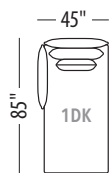

Seat height: 17"

Back/ Arm height: 29"

CHAIR 1/2

LOVESEAT

SOFA

OTTOMAN

OTTOMAN

OTTOMAN

OTTOMAN

LHF CHAIR

RHF CHAIR

LHF CHAIR 1/2

RHF CHAIR 1/2

LHF LOVESEAT

RHF LOVESEAT

LHF SOFA

RHF SOFA

LHF 60" CHAISE

RHF 60" CHAISE

LHF 60" CHAISE 1/2

RHF 60" CHAISE 1/2

LHF 80" CHAISE

RHF 80" CHAISE

LHF 80" CHAISE 1/2

Seat height: 17"

Back/ Arm height: 29"

Configuration #	Configuration #
<p><b>Configuration 0D</b> Chair</p> <p style="text-align: center;"><i>Not available</i></p>	<p><b>Configuration 1D</b> Chair 1/2</p>
<p><b>Configuration 2D</b> Loveseat</p>	<p><b>Configuration 3D</b> Sofa</p>
<p><b>Configuration 4D</b> Sectional with 60" chaise</p>	<p><b>Configuration 5D</b> Sectional with 60" chaise 1/2</p>
<p><b>Configuration 6D</b> Sectional with 60" chaise</p>	<p><b>Configuration 7D</b> Sectional with 60" chaise 1/2</p>