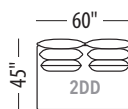

RHF 80" CHAISE 1/2

LHF PENTAGON CHAISE

RHF PENTAGON CHAISE

ARMLESS CHAIR

ARMLESS CHAIR 1/2

ARMLESS LOVESEAT

ARMLESS SOFA

LEFT 60" BUMPER

RIGHT 60" BUMPER

LEFT 80" BUMPER

RIGHT 80" BUMPER

CORNER

LHF PENTAGON CORNER

RHF PENTAGON CORNER

Seat height: 17"

Back/ Arm height: 29"

Configuration #	Configuration #
<p><b>Configuration 0D</b> Chair</p> <p style="text-align: center;"><i>Not available</i></p>	<p><b>Configuration 1D</b> Chair 1/2</p>
<p><b>Configuration 2D</b> Loveseat</p>	<p><b>Configuration 3D</b> Sofa</p>
<p><b>Configuration 4D</b> Sectional with 60" chaise</p>	<p><b>Configuration 5D</b> Sectional with 60" chaise 1/2</p>
<p><b>Configuration 6D</b> Sectional with 60" chaise</p>	<p><b>Configuration 7D</b> Sectional with 60" chaise 1/2</p>