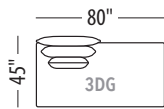

RHF 80" CHAISE 1/2

LHF PENTAGON CHAISE

RHF PENTAGON CHAISE

ARMLESS CHAIR

ARMLESS CHAIR 1/2

ARMLESS LOVESEAT

ARMLESS SOFA

LEFT 60" BUMPER

RIGHT 60" BUMPER

LEFT 80" BUMPER

RIGHT 80" BUMPER

CORNER

LHF PENTAGON CORNER

RHF PENTAGON CORNER

Seat height: 17"

Back/ Arm height: 29"

Configuration #	Configuration #
<p><b>Configuration 0D</b> Chair</p> <p style="text-align: center;"><i>Not available</i></p>	<p><b>Configuration 1D</b> Chair 1/2</p>
<p><b>Configuration 2D</b> Loveseat</p>	<p><b>Configuration 3D</b> Sofa</p>
<p><b>Configuration 4D</b> Sectional with 60" chaise</p>	<p><b>Configuration 5D</b> Sectional with 60" chaise 1/2</p>
<p><b>Configuration 6D</b> Sectional with 60" chaise</p>	<p><b>Configuration 7D</b> Sectional with 60" chaise 1/2</p>