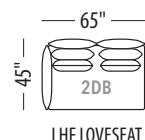

Seat height: 17"

Back/ Arm height: 29"

CHAIR 1/2

LOVESEAT

SOFA

OTTOMAN

OTTOMAN

OTTOMAN

OTTOMAN

LHF CHAIR

RHF CHAIR

LHF CHAIR 1/2

RHF CHAIR 1/2

LHF LOVESEAT

RHF LOVESEAT

LHF SOFA

Seat height: 17"

Back/ Arm height: 29"

Configuration #	Configuration #
<p><b>Configuration 0D</b> Chair</p> <p style="text-align: center;"><i>Not available</i></p>	<p><b>Configuration 1D</b> Chair 1/2</p>
<p><b>Configuration 2D</b> Loveseat</p>	<p><b>Configuration 3D</b> Sofa</p>
<p><b>Configuration 4D</b> Sectional with 60" chaise</p>	<p><b>Configuration 5D</b> Sectional with 60" chaise 1/2</p>
<p><b>Configuration 6D</b> Sectional with 60" chaise</p>	<p><b>Configuration 7D</b> Sectional with 60" chaise 1/2</p>