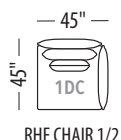

Seat height: 17"

Back/ Arm height: 29"

CHAIR 1/2

LOVESEAT

SOFA

OTTOMAN

OTTOMAN

OTTOMAN

OTTOMAN

LHF CHAIR

RHF CHAIR

LHF CHAIR 1/2

RHF CHAIR 1/2

LHF LOVESEAT

RHF LOVESEAT

LHF SOFA

Seat height: 17"

Back/ Arm height: 29"

Configuration #	Configuration #
<p><b>Configuration 0D</b> Chair</p> <p style="text-align: center;"><i>Not available</i></p>	<p><b>Configuration 1D</b> Chair 1/2</p>
<p><b>Configuration 2D</b> Loveseat</p>	<p><b>Configuration 3D</b> Sofa</p>
<p><b>Configuration 4D</b> Sectional with 60" chaise</p>	<p><b>Configuration 5D</b> Sectional with 60" chaise 1/2</p>
<p><b>Configuration 6D</b> Sectional with 60" chaise</p>	<p><b>Configuration 7D</b> Sectional with 60" chaise 1/2</p>