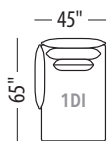

LHF 60" CHAISE 1/2