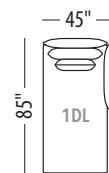

Seat height: 17"

Back/ Arm height: 29"

CHAIR 1/2

LOVESEAT

SOFA

OTTOMAN

OTTOMAN

OTTOMAN

OTTOMAN

LHF CHAIR

RHF CHAIR

LHF CHAIR 1/2

RHF CHAIR 1/2

LHF LOVESEAT

RHF LOVESEAT

LHF SOFA

RHF SOFA

LHF 60" CHAISE

RHF 60" CHAISE

LHF 60" CHAISE 1/2

RHF 60" CHAISE 1/2

LHF 80" CHAISE

RHF 80" CHAISE

LHF 80" CHAISE 1/2

Seat height: 17"

Back/ Arm height: 29"

Configuration #	Configuration #
<p><b>Configuration 0D</b> Chair</p> <p style="text-align: center;"><i>Not available</i></p>	<p><b>Configuration 1D</b> Chair 1/2</p>
<p><b>Configuration 2D</b> Loveseat</p>	<p><b>Configuration 3D</b> Sofa</p>
<p><b>Configuration 4D</b> Sectional with 60" chaise</p>	<p><b>Configuration 5D</b> Sectional with 60" chaise 1/2</p>
<p><b>Configuration 6D</b> Sectional with 60" chaise</p>	<p><b>Configuration 7D</b> Sectional with 60" chaise 1/2</p>