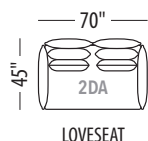

# LE BEAUMONT

- Available in all Trica fabrics. Not available in leather or faux leathers.
- Comes with metal legs, available in all powder coated finishes.  
Not available in Brushed Steel.
- 26" x 26" feather and down pillows are included with deep seating modules.
- Throw pillows not included.

Seat height: 17"

Back/ Arm height: 29"

CHAIR 1/2

LOVESEAT

SOFA

OTTOMAN

OTTOMAN

OTTOMAN

Seat height: 17"

Back/ Arm height: 29"

Configuration #	Configuration #
<p><b>Configuration 0D</b> Chair</p> <p style="text-align: center;"><i>Not available</i></p>	<p><b>Configuration 1D</b> Chair 1/2</p>
<p><b>Configuration 2D</b> Loveseat</p>	<p><b>Configuration 3D</b> Sofa</p>
<p><b>Configuration 4D</b> Sectional with 60" chaise</p>	<p><b>Configuration 5D</b> Sectional with 60" chaise 1/2</p>
<p><b>Configuration 6D</b> Sectional with 60" chaise</p>	<p><b>Configuration 7D</b> Sectional with 60" chaise 1/2</p>