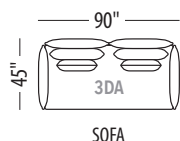

Seat height: 17"

Back/ Arm height: 29"

CHAIR 1/2

LOVESEAT

SOFA

OTTOMAN

OTTOMAN

OTTOMAN

Seat height: 17"

Back/ Arm height: 29"

Configuration #	Configuration #
<p><b>Configuration 0D</b> Chair</p> <p style="text-align: center;"><i>Not available</i></p>	<p><b>Configuration 1D</b> Chair 1/2</p>
<p><b>Configuration 2D</b> Loveseat</p>	<p><b>Configuration 3D</b> Sofa</p>
<p><b>Configuration 4D</b> Sectional with 60" chaise</p>	<p><b>Configuration 5D</b> Sectional with 60" chaise 1/2</p>
<p><b>Configuration 6D</b> Sectional with 60" chaise</p>	<p><b>Configuration 7D</b> Sectional with 60" chaise 1/2</p>