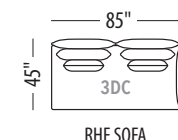

Seat height: 17"

Back/ Arm height: 29"

CHAIR 1/2

LOVESEAT

SOFA

OTTOMAN

OTTOMAN

OTTOMAN

OTTOMAN

LHF CHAIR

RHF CHAIR

LHF CHAIR 1/2

RHF CHAIR 1/2

LHF LOVESEAT

RHF LOVESEAT

LHF SOFA

Seat height: 17"

Back/ Arm height: 29"

Configuration #	Configuration #
<p><b>Configuration 0D</b> Chair</p> <p style="text-align: center;"><i>Not available</i></p>	<p><b>Configuration 1D</b> Chair 1/2</p>
<p><b>Configuration 2D</b> Loveseat</p>	<p><b>Configuration 3D</b> Sofa</p>
<p><b>Configuration 4D</b> Sectional with 60" chaise</p>	<p><b>Configuration 5D</b> Sectional with 60" chaise 1/2</p>
<p><b>Configuration 6D</b> Sectional with 60" chaise</p>	<p><b>Configuration 7D</b> Sectional with 60" chaise 1/2</p>