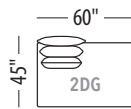

RHF 80" CHAISE 1/2

LHF PENTAGON CHAISE

RHF PENTAGON CHAISE

ARMLESS CHAIR

ARMLESS CHAIR 1/2

ARMLESS LOVESEAT

ARMLESS SOFA

LEFT 60" BUMPER

RIGHT 60" BUMPER

LEFT 80" BUMPER

RIGHT 80" BUMPER

CORNER

LHF PENTAGON CORNER

RHF PENTAGON CORNER

Seat height: 17"

Back/ Arm height: 29"

Configuration #	Configuration #
<p><b>Configuration 0D</b> Chair</p> <p style="text-align: center;"><i>Not available</i></p>	<p><b>Configuration 1D</b> Chair 1/2</p>
<p><b>Configuration 2D</b> Loveseat</p>	<p><b>Configuration 3D</b> Sofa</p>
<p><b>Configuration 4D</b> Sectional with 60" chaise</p>	<p><b>Configuration 5D</b> Sectional with 60" chaise 1/2</p>
<p><b>Configuration 6D</b> Sectional with 60" chaise</p>	<p><b>Configuration 7D</b> Sectional with 60" chaise 1/2</p>