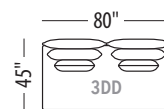

RHF 80" CHAISE 1/2

LHF PENTAGON CHAISE

RHF PENTAGON CHAISE

ARMLESS CHAIR

ARMLESS CHAIR 1/2

ARMLESS LOVESEAT

ARMLESS SOFA

LEFT 60" BUMPER

RIGHT 60" BUMPER

LEFT 80" BUMPER

RIGHT 80" BUMPER

CORNER

LHF PENTAGON CORNER

RHF PENTAGON CORNER

Seat height: 17"

Back/ Arm height: 29"

Configuration #	Configuration #
<p><b>Configuration 0D</b> Chair</p> <p style="text-align: center;"><i>Not available</i></p>	<p><b>Configuration 1D</b> Chair 1/2</p>
<p><b>Configuration 2D</b> Loveseat</p>	<p><b>Configuration 3D</b> Sofa</p>
<p><b>Configuration 4D</b> Sectional with 60" chaise</p>	<p><b>Configuration 5D</b> Sectional with 60" chaise 1/2</p>
<p><b>Configuration 6D</b> Sectional with 60" chaise</p>	<p><b>Configuration 7D</b> Sectional with 60" chaise 1/2</p>