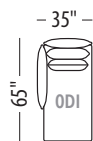

LHF 60" CHAISE