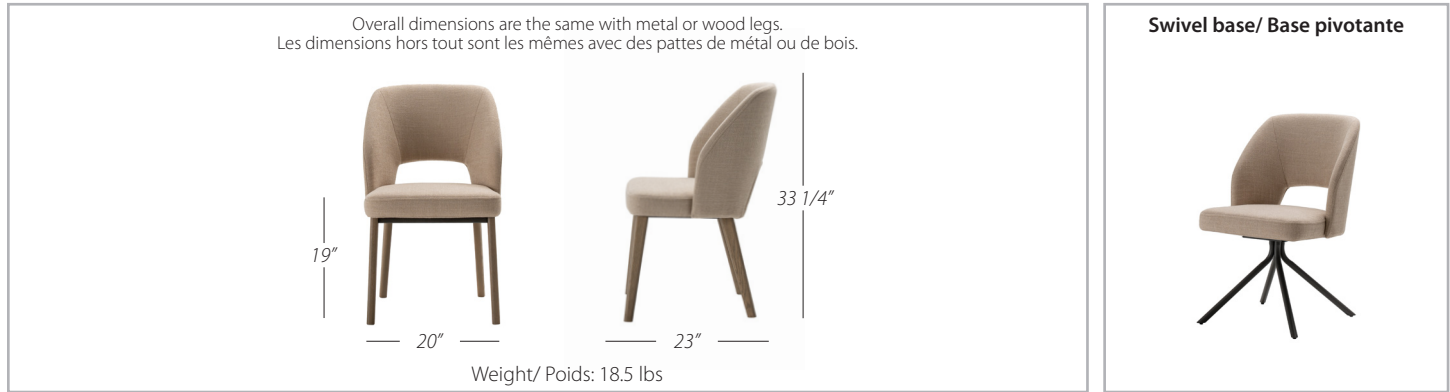

NORA

CHAIR/ CHAISE

NORA CHAIR/CHAISE

Dimensions/ Dimensions:

Features/ Spécifications:

Frame:

- 5 available chair base options.
- Available with metal, solid birch, solid oak or solid walnut legs.
- Fully welded metal frame.
- Metal legs are available in all powder coated finishes.
- Felt pads included with round metal legs.
- Memory swivel option available on swivel base.
- Solid red oak or birch available in a variety of water-based UV-cured finishes.
- The oak is brushed to enhance the look and feel of the grain.
- The solid walnut is offered with a water-based UV-cured finish.
- Even when ordered with wood legs, customer must choose a metal finish for the metal frame which is visible between the front and back legs.

*Square wood legs are not available in solid walnut.

Upholstery:

- Available in all Trica fabrics and faux leathers.
- Not available in leather.
- Multiple fabric option.
- COM option (customer's own material).
- Comfort seat included.
- High resilience foam.