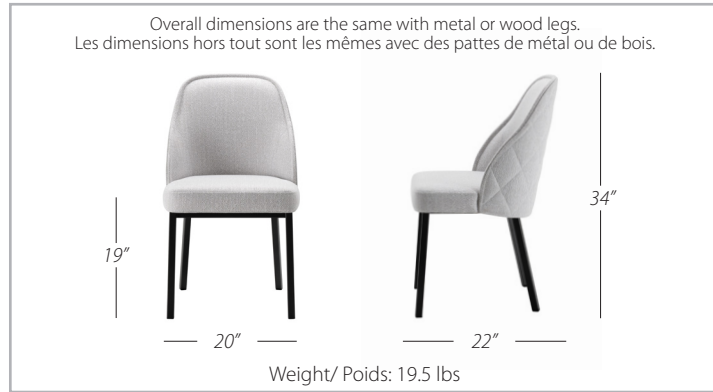

JUNE

CHAIR/ CHAISE

QUILTED BACK OPTION/ DOS MATELASSÉ EN OPTION

Dimensions/ Dimensions:

Features/ Spécifications:

Frame:

- 5 available chair base options.
- Available with metal, solid birch, solid oak or solid walnut legs.
- Fully welded metal frame.
- Metal legs are available in all powder coated finishes.
- Felt pads included with round metal legs.
- Memory swivel option available on swivel base.
- Solid red oak or birch available in a variety of water-based UV-cured finishes.
- The oak is brushed to enhance the look and feel of the grain.
- The solid walnut is offered with a water-based UV-cured finish.
- Even when ordered with wood legs, customer must choose a metal finish for the metal frame which is visible between the front and back legs.
- *Square wood legs are not available in solid walnut.