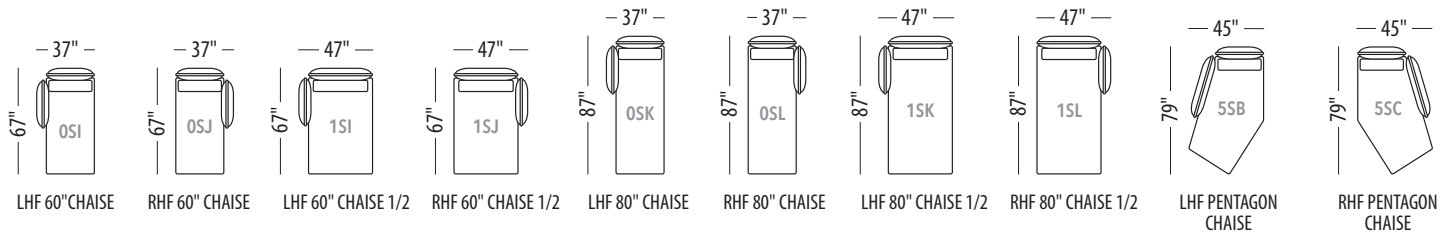

Seat height: 17"

Back/ Arm height: 29"

LE MONTREUIL

- Available in all Trica fabrics. Not available in leather or faux leathers.
- Comes with metal legs, available in all powder coated finishes.
Not available in Brushed Steel.
- Throw pillows not included.

Seat height: 17"

Back/ Arm height: 29"

| Configuration # | Configuration # |
|--|---|
| <p>Configuration 0S Chair</p> <p>— 44" — — 37" — 0SA</p> <p>The chair is only available with the wrap around metal frame.</p> | <p>Configuration 1S Chair 1/2</p> <p>— 54" — — 37" — 1SA</p> |
| <p>Configuration 2S Loveseat</p> <p>— 74" — — 37" — 2SA</p> | <p>Configuration 3S Sofa</p> <p>— 94" — — 37" — 3SA</p> |
| <p>Configuration 4S Sectional with 60" chaise</p> <p>— 84" — — 67" — 0SI 1SC Left 1SB 0SJ Right</p> | <p>Configuration 5S Sectional with 60" chaise 1/2</p> <p>— 94" — — 67" — 1SI 1SC Left 1SB 1SJ Right</p> |
| <p>Configuration 6S Sectional with 60" chaise</p> <p>— 104" — — 67" — 0SI 2SC Left 2SB 0SJ Right</p> | <p>Configuration 7S Sectional with 60" chaise 1/2</p> <p>— 114" — — 67" — 1SI 2SC Left 2SB 1SJ Right</p> |

U.S. Patent No. 11,612,253 and other patents pending.

All shown dimensions are approximate.

LE MONTREUIL

| | |
|---|--|
| <p>Configuration 8S Sectional with 60" chaise</p>  <p>Left Right</p> | <p>Configuration 9S Sectional with 60" chaise 1/2</p>  <p>Left Right</p> |
| <p>Configuration 10S Sectional with 80" chaise</p>  <p>Left Right</p> | <p>Configuration 11S Sectional with 80" chaise 1/2</p>  <p>Left Right</p> |
| <p>Configuration 12S Sectional with 80" chaise</p>  <p>Left Right</p> | <p>Configuration 13S Sectional with 80" chaise 1/2</p>  <p>Left Right</p> |
| <p>Configuration 14S Sectional with pentagon chaise</p>  <p>Left Right</p> | <p>Configuration 15S Sectional with pentagon chaise</p>  <p>Left Right</p> |
| <p>Configuration 16S L-shaped sectional</p>  <p>Left Right</p> | <p>Configuration 17S L-shaped sectional</p>  <p>Left Right</p> |