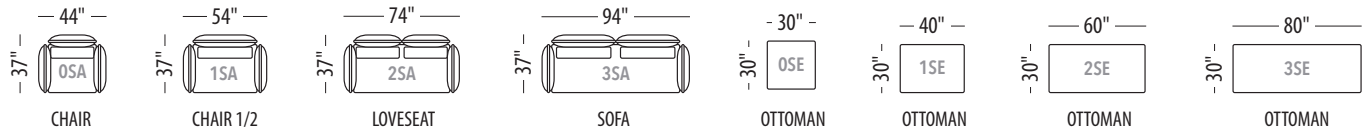

Seat height: 17"

Back/ Arm height: 29"

LE MONTREUIL

- Available in all Trica fabrics. Not available in leather or faux leathers.
- Comes with metal legs, available in all powder coated finishes.
Not available in Brushed Steel.
- Throw pillows not included.

Seat height: 17"

Back/ Arm height: 29"

| Configuration # | Configuration # |
|--|---|
| <p>Configuration 0S Chair</p> <p>— 44" — — 37" — 0SA</p> <p>The chair is only available with the wrap around metal frame.</p> | <p>Configuration 1S Chair 1/2</p> <p>— 54" — — 37" — 1SA</p> |
| <p>Configuration 2S Loveseat</p> <p>— 74" — — 37" — 2SA</p> | <p>Configuration 3S Sofa</p> <p>— 94" — — 37" — 3SA</p> |
| <p>Configuration 4S Sectional with 60" chaise</p> <p>— 84" — — 67" — 0SI 1SC Left 1SB 0SJ Right</p> | <p>Configuration 5S Sectional with 60" chaise 1/2</p> <p>— 94" — — 67" — 1SI 1SC Left 1SB 1SJ Right</p> |
| <p>Configuration 6S Sectional with 60" chaise</p> <p>— 104" — — 67" — 0SI 2SC Left 2SB 0SJ Right</p> | <p>Configuration 7S Sectional with 60" chaise 1/2</p> <p>— 114" — — 67" — 1SI 2SC Left 2SB 1SJ Right</p> |

U.S. Patent No. 11,612,253 and other patents pending.

All shown dimensions are approximate.

LE MONTREUIL

| | |
|---|--|
| <p>Configuration 8S Sectional with 60" chaise</p>  <p>Left Right</p> | <p>Configuration 9S Sectional with 60" chaise 1/2</p>  <p>Left Right</p> |
| <p>Configuration 10S Sectional with 80" chaise</p>  <p>Left Right</p> | <p>Configuration 11S Sectional with 80" chaise 1/2</p>  <p>Left Right</p> |
| <p>Configuration 12S Sectional with 80" chaise</p>  <p>Left Right</p> | <p>Configuration 13S Sectional with 80" chaise 1/2</p>  <p>Left Right</p> |
| <p>Configuration 14S Sectional with pentagon chaise</p>  <p>Left Right</p> | <p>Configuration 15S Sectional with pentagon chaise</p>  <p>Left Right</p> |
| <p>Configuration 16S L-shaped sectional</p>  <p>Left Right</p> | <p>Configuration 17S L-shaped sectional</p>  <p>Left Right</p> |