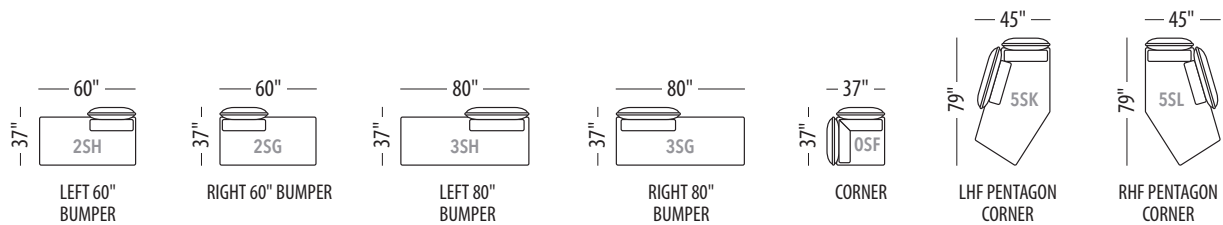

Seat height: 17"

Back/ Arm height: 29"

LE MONTREUIL

- Available in all Trica fabrics. Not available in leather or faux leathers.
- Comes with metal legs, available in all powder coated finishes.
Not available in Brushed Steel.
- Throw pillows not included.

Seat height: 17"

Back/ Arm height: 29"

| Configuration # | Configuration # |
|--|---|
| <p>Configuration 0S Chair</p> <p>— 44" — — 37" — 0SA</p> <p>The chair is only available with the wrap around metal frame.</p> | <p>Configuration 1S Chair 1/2</p> <p>— 54" — — 37" — 1SA</p> |
| <p>Configuration 2S Loveseat</p> <p>— 74" — — 37" — 2SA</p> | <p>Configuration 3S Sofa</p> <p>— 94" — — 37" — 3SA</p> |
| <p>Configuration 4S Sectional with 60" chaise</p> <p>— 84" — — 67" — 0SI 1SC Left 1SB 0SJ Right</p> | <p>Configuration 5S Sectional with 60" chaise 1/2</p> <p>— 94" — — 67" — 1SI 1SC Left 1SB 1SJ Right</p> |
| <p>Configuration 6S Sectional with 60" chaise</p> <p>— 104" — — 67" — 0SI 2SC Left 2SB 0SJ Right</p> | <p>Configuration 7S Sectional with 60" chaise 1/2</p> <p>— 114" — — 67" — 1SI 2SC Left 2SB 1SJ Right</p> |

LE MONTREUIL

| | |
|---|---|
| <p>Configuration 28S Sectional with pentagon bumper</p>  <p>Left Right</p> | <p>Configuration 29S Sectional with pentagon bumper</p>  <p>Left Right</p> |
| <p>Configuration 30S Sectional</p>  <p>Left Right</p> | <p>Configuration 31S Sectional</p>  <p>Left Right</p> |
| <p>Configuration 32S Sectional</p>  <p>Left Right</p> | <p>Configuration 33S Chaise lounge</p>  <p>Left Right</p> <p>CP-2020 throw pillow included</p> |