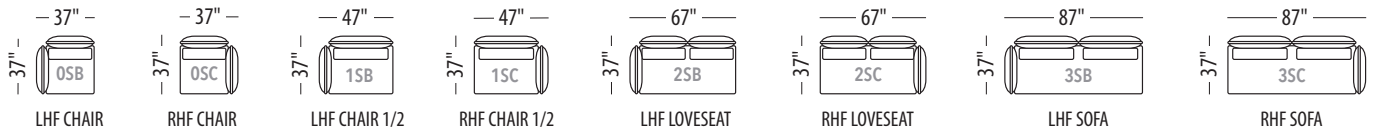

Seat height: 17"

Back/ Arm height: 29"

LE MONTREUIL

- Available in all Trica fabrics. Not available in leather or faux leathers.
- Comes with metal legs, available in all powder coated finishes.
Not available in Brushed Steel.
- Throw pillows not included.

Seat height: 17"

Back/ Arm height: 29"

| Configuration # | Configuration # |
|--|---|
| <p>Configuration 0S Chair</p> <p>— 44" — — 37" — 0SA</p> <p>The chair is only available with the wrap around metal frame.</p> | <p>Configuration 1S Chair 1/2</p> <p>— 54" — — 37" — 1SA</p> |
| <p>Configuration 2S Loveseat</p> <p>— 74" — — 37" — 2SA</p> | <p>Configuration 3S Sofa</p> <p>— 94" — — 37" — 3SA</p> |
| <p>Configuration 4S Sectional with 60" chaise</p> <p>— 84" — — 67" — 0SI 1SC Left 1SB 0SJ Right</p> | <p>Configuration 5S Sectional with 60" chaise 1/2</p> <p>— 94" — — 67" — 1SI 1SC Left 1SB 1SJ Right</p> |
| <p>Configuration 6S Sectional with 60" chaise</p> <p>— 104" — — 67" — 0SI 2SC Left 2SB 0SJ Right</p> | <p>Configuration 7S Sectional with 60" chaise 1/2</p> <p>— 114" — — 67" — 1SI 2SC Left 2SB 1SJ Right</p> |

U.S. Patent No. 11,612,253 and other patents pending.

All shown dimensions are approximate.

LE MONTREUIL

| | |
|---|--|
| <p>Configuration 8S Sectional with 60" chaise</p>  <p>Left Right</p> | <p>Configuration 9S Sectional with 60" chaise 1/2</p>  <p>Left Right</p> |
| <p>Configuration 10S Sectional with 80" chaise</p>  <p>Left Right</p> | <p>Configuration 11S Sectional with 80" chaise 1/2</p>  <p>Left Right</p> |
| <p>Configuration 12S Sectional with 80" chaise</p>  <p>Left Right</p> | <p>Configuration 13S Sectional with 80" chaise 1/2</p>  <p>Left Right</p> |
| <p>Configuration 14S Sectional with pentagon chaise</p>  <p>Left Right</p> | <p>Configuration 15S Sectional with pentagon chaise</p>  <p>Left Right</p> |
| <p>Configuration 16S L-shaped sectional</p>  <p>Left Right</p> | <p>Configuration 17S L-shaped sectional</p>  <p>Left Right</p> |