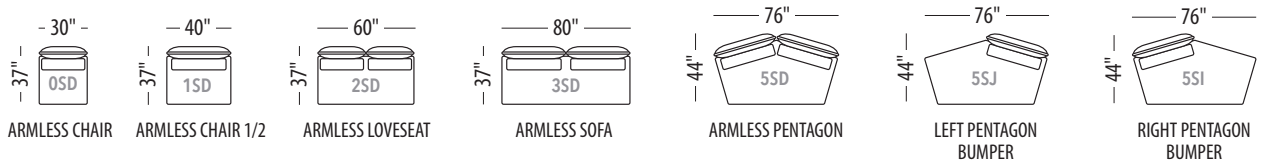

Seat height: 17"

Back/ Arm height: 29"

LE MONTREUIL

- Available in all Trica fabrics. Not available in leather or faux leathers.
- Comes with metal legs, available in all powder coated finishes.
Not available in Brushed Steel.
- Throw pillows not included.

Seat height: 17"

Back/ Arm height: 29"

| Configuration # | Configuration # |
|--|---|
| <p>Configuration 0S Chair</p> <p>— 44" — — 37" — 0SA</p> <p>The chair is only available with the wrap around metal frame.</p> | <p>Configuration 1S Chair 1/2</p> <p>— 54" — — 37" — 1SA</p> |
| <p>Configuration 2S Loveseat</p> <p>— 74" — — 37" — 2SA</p> | <p>Configuration 3S Sofa</p> <p>— 94" — — 37" — 3SA</p> |
| <p>Configuration 4S Sectional with 60" chaise</p> <p>— 84" — — 67" — 0SI 1SC Left 1SB 0SJ Right</p> | <p>Configuration 5S Sectional with 60" chaise 1/2</p> <p>— 94" — — 67" — 1SI 1SC Left 1SB 1SJ Right</p> |
| <p>Configuration 6S Sectional with 60" chaise</p> <p>— 104" — — 67" — 0SI 2SC Left 2SB 0SJ Right</p> | <p>Configuration 7S Sectional with 60" chaise 1/2</p> <p>— 114" — — 67" — 1SI 2SC Left 2SB 1SJ Right</p> |