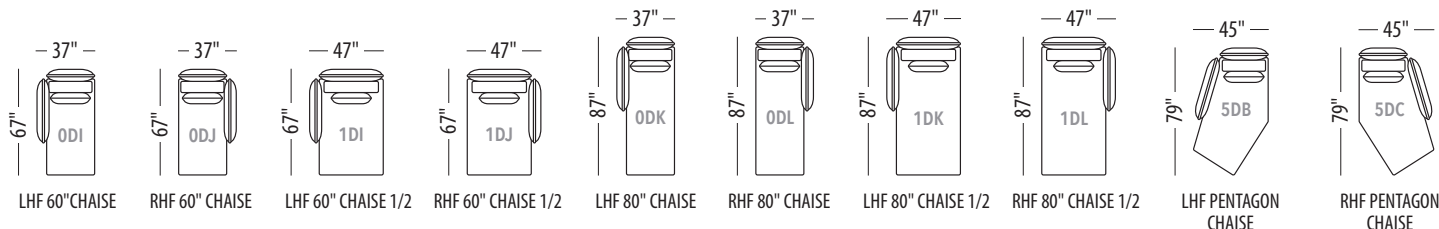

LE MONTREUIL

- Available in all Trica fabrics. Not available in leather or faux leathers.
- Comes with metal legs, available in all powder coated finishes.
Not available in Brushed Steel.
- 26" x 26" feather and down pillows are included with deep seating modules.
- Throw pillows not included.

Seat height: 17"

Back/ Arm height: 29"

LE MONTREUIL

- Available in all Trica fabrics. Not available in leather or faux leathers.
- Comes with metal legs, available in all powder coated finishes.
Not available in Brushed Steel.
- 26" x 26" feather and down pillows are included with deep seating modules.
- Throw pillows not included.

Seat height: 17"

Back/ Arm height: 29"

Configuration #	Configuration #
<p>Configuration 0D Chair</p> <p style="text-align: center;"><i>Not available</i></p>	<p>Configuration 1D Chair 1/2</p>
<p>Configuration 2D Loveseat</p>	<p>Configuration 3D Sofa</p>
<p>Configuration 4D Sectional with 60" chaise</p>	<p>Configuration 5D Sectional with 60" chaise 1/2</p>
<p>Configuration 6D Sectional with 60" chaise</p>	<p>Configuration 7D Sectional with 60" chaise 1/2</p>

U.S. Patent No. 11,612,253 and other patents pending.

All shown dimensions are approximate.

LE MONTREUIL

<p>Configuration 8D Sectional with 60" chaise</p> <p>Left Right</p>	<p>Configuration 9D Sectional with 60" chaise 1/2</p> <p>Left Right</p>
<p>Configuration 10D Sectional with 80" chaise</p> <p>Left Right</p>	<p>Configuration 11D Sectional with 80" chaise 1/2</p> <p>Left Right</p>
<p>Configuration 12D Sectional with 80" chaise</p> <p>Left Right</p>	<p>Configuration 13D Sectional with 80" chaise 1/2</p> <p>Left Right</p>
<p>Configuration 14D Sectional with pentagon chaise</p> <p>Left Right</p>	<p>Configuration 15D Sectional with pentagon chaise</p> <p>Left Right</p>
<p>Configuration 16D L-shaped sectional</p> <p>Left Right</p>	<p>Configuration 17D L-shaped sectional</p> <p>Left Right</p>