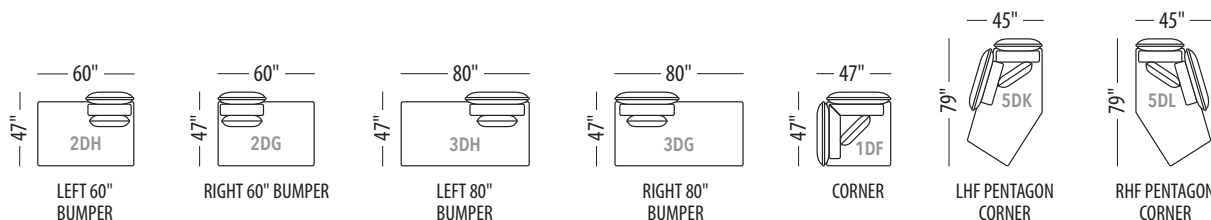

LE MONTREUIL

- Available in all Trica fabrics. Not available in leather or faux leathers.
- Comes with metal legs, available in all powder coated finishes.
Not available in Brushed Steel.
- 26" x 26" feather and down pillows are included with deep seating modules.
- Throw pillows not included.

Seat height: 17"

Back/ Arm height: 29"

LE MONTREUIL

- Available in all Trica fabrics. Not available in leather or faux leathers.
- Comes with metal legs, available in all powder coated finishes.
Not available in Brushed Steel.
- 26" x 26" feather and down pillows are included with deep seating modules.
- Throw pillows not included.

Seat height: 17"

Back/ Arm height: 29"

Configuration #	Configuration #
<p>Configuration 0D Chair</p> <p style="text-align: center;"><i>Not available</i></p>	<p>Configuration 1D Chair 1/2</p>
<p>Configuration 2D Loveseat</p>	<p>Configuration 3D Sofa</p>
<p>Configuration 4D Sectional with 60" chaise</p>	<p>Configuration 5D Sectional with 60" chaise 1/2</p>
<p>Configuration 6D Sectional with 60" chaise</p>	<p>Configuration 7D Sectional with 60" chaise 1/2</p>

U.S. Patent No. 11,612,253 and other patents pending.

All shown dimensions are approximate.

LE MONTREUIL

<p>Configuration 8D Sectional with 60" chaise</p> <p>Left Right</p>	<p>Configuration 9D Sectional with 60" chaise 1/2</p> <p>Left Right</p>
<p>Configuration 10D Sectional with 80" chaise</p> <p>Left Right</p>	<p>Configuration 11D Sectional with 80" chaise 1/2</p> <p>Left Right</p>
<p>Configuration 12D Sectional with 80" chaise</p> <p>Left Right</p>	<p>Configuration 13D Sectional with 80" chaise 1/2</p> <p>Left Right</p>
<p>Configuration 14D Sectional with pentagon chaise</p> <p>Left Right</p>	<p>Configuration 15D Sectional with pentagon chaise</p> <p>Left Right</p>
<p>Configuration 16D L-shaped sectional</p> <p>Left Right</p>	<p>Configuration 17D L-shaped sectional</p> <p>Left Right</p>