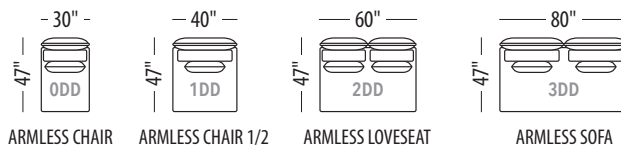

LE MONTREUIL

- Available in all Trica fabrics. Not available in leather or faux leathers.
- Comes with metal legs, available in all powder coated finishes.
Not available in Brushed Steel.
- 26" x 26" feather and down pillows are included with deep seating modules.
- Throw pillows not included.

Seat height: 17"

Back/ Arm height: 29"

LE MONTREUIL

- Available in all Trica fabrics. Not available in leather or faux leathers.
- Comes with metal legs, available in all powder coated finishes.
Not available in Brushed Steel.
- 26" x 26" feather and down pillows are included with deep seating modules.
- Throw pillows not included.

Seat height: 17"

Back/ Arm height: 29"

Configuration #	Configuration #
<p>Configuration 0D Chair</p> <p style="text-align: center;"><i>Not available</i></p>	<p>Configuration 1D Chair 1/2</p>
<p>Configuration 2D Loveseat</p>	<p>Configuration 3D Sofa</p>
<p>Configuration 4D Sectional with 60" chaise</p>	<p>Configuration 5D Sectional with 60" chaise 1/2</p>
<p>Configuration 6D Sectional with 60" chaise</p>	<p>Configuration 7D Sectional with 60" chaise 1/2</p>

U.S. Patent No. 11,612,253 and other patents pending.

All shown dimensions are approximate.

LE MONTREUIL

<p>Configuration 8D Sectional with 60" chaise</p> <p>Left Right</p>	<p>Configuration 9D Sectional with 60" chaise 1/2</p> <p>Left Right</p>
<p>Configuration 10D Sectional with 80" chaise</p> <p>Left Right</p>	<p>Configuration 11D Sectional with 80" chaise 1/2</p> <p>Left Right</p>
<p>Configuration 12D Sectional with 80" chaise</p> <p>Left Right</p>	<p>Configuration 13D Sectional with 80" chaise 1/2</p> <p>Left Right</p>
<p>Configuration 14D Sectional with pentagon chaise</p> <p>Left Right</p>	<p>Configuration 15D Sectional with pentagon chaise</p> <p>Left Right</p>
<p>Configuration 16D L-shaped sectional</p> <p>Left Right</p>	<p>Configuration 17D L-shaped sectional</p> <p>Left Right</p>