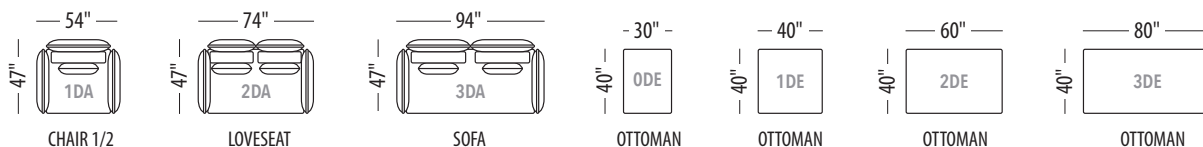

LE MONTREUIL

- Available in all Trica fabrics. Not available in leather or faux leathers.
- Comes with metal legs, available in all powder coated finishes.
Not available in Brushed Steel.
- 26" x 26" feather and down pillows are included with deep seating modules.
- Throw pillows not included.

Seat height: 17"

Back/ Arm height: 29"

LE MONTREUIL

- Available in all Trica fabrics. Not available in leather or faux leathers.
- Comes with metal legs, available in all powder coated finishes.
Not available in Brushed Steel.
- 26" x 26" feather and down pillows are included with deep seating modules.
- Throw pillows not included.

Seat height: 17"

Back/ Arm height: 29"

Configuration #	Configuration #
<p>Configuration 0D Chair</p> <p style="text-align: center;"><i>Not available</i></p>	<p>Configuration 1D Chair 1/2</p>
<p>Configuration 2D Loveseat</p>	<p>Configuration 3D Sofa</p>
<p>Configuration 4D Sectional with 60" chaise</p>	<p>Configuration 5D Sectional with 60" chaise 1/2</p>
<p>Configuration 6D Sectional with 60" chaise</p>	<p>Configuration 7D Sectional with 60" chaise 1/2</p>

U.S. Patent No. 11,612,253 and other patents pending.

All shown dimensions are approximate.

LE MONTREUIL

<p>Configuration 8D Sectional with 60" chaise</p> <p>Left Right</p>	<p>Configuration 9D Sectional with 60" chaise 1/2</p> <p>Left Right</p>
<p>Configuration 10D Sectional with 80" chaise</p> <p>Left Right</p>	<p>Configuration 11D Sectional with 80" chaise 1/2</p> <p>Left Right</p>
<p>Configuration 12D Sectional with 80" chaise</p> <p>Left Right</p>	<p>Configuration 13D Sectional with 80" chaise 1/2</p> <p>Left Right</p>
<p>Configuration 14D Sectional with pentagon chaise</p> <p>Left Right</p>	<p>Configuration 15D Sectional with pentagon chaise</p> <p>Left Right</p>
<p>Configuration 16D L-shaped sectional</p> <p>Left Right</p>	<p>Configuration 17D L-shaped sectional</p> <p>Left Right</p>