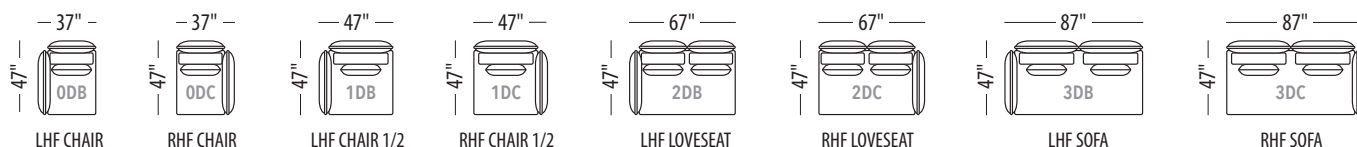

LE MONTREUIL

- Available in all Trica fabrics. Not available in leather or faux leathers.
- Comes with metal legs, available in all powder coated finishes.
Not available in Brushed Steel.
- 26" x 26" feather and down pillows are included with deep seating modules.
- Throw pillows not included.

Seat height: 17"

Back/ Arm height: 29"

LE MONTREUIL

- Available in all Trica fabrics. Not available in leather or faux leathers.
- Comes with metal legs, available in all powder coated finishes.
Not available in Brushed Steel.
- 26" x 26" feather and down pillows are included with deep seating modules.
- Throw pillows not included.

Seat height: 17"

Back/ Arm height: 29"

Configuration #	Configuration #
<p>Configuration 0D Chair</p> <p style="text-align: center;"><i>Not available</i></p>	<p>Configuration 1D Chair 1/2</p>
<p>Configuration 2D Loveseat</p>	<p>Configuration 3D Sofa</p>
<p>Configuration 4D Sectional with 60" chaise</p>	<p>Configuration 5D Sectional with 60" chaise 1/2</p>
<p>Configuration 6D Sectional with 60" chaise</p>	<p>Configuration 7D Sectional with 60" chaise 1/2</p>

U.S. Patent No. 11,612,253 and other patents pending.

All shown dimensions are approximate.

LE MONTREUIL

<p>Configuration 8D Sectional with 60" chaise</p> <p>Left Right</p>	<p>Configuration 9D Sectional with 60" chaise 1/2</p> <p>Left Right</p>
<p>Configuration 10D Sectional with 80" chaise</p> <p>Left Right</p>	<p>Configuration 11D Sectional with 80" chaise 1/2</p> <p>Left Right</p>
<p>Configuration 12D Sectional with 80" chaise</p> <p>Left Right</p>	<p>Configuration 13D Sectional with 80" chaise 1/2</p> <p>Left Right</p>
<p>Configuration 14D Sectional with pentagon chaise</p> <p>Left Right</p>	<p>Configuration 15D Sectional with pentagon chaise</p> <p>Left Right</p>
<p>Configuration 16D L-shaped sectional</p> <p>Left Right</p>	<p>Configuration 17D L-shaped sectional</p> <p>Left Right</p>