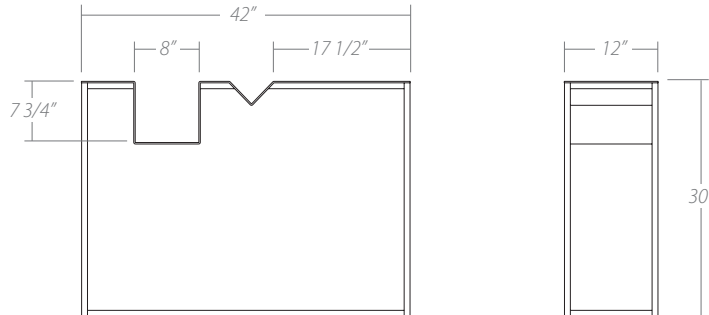

ZIGZAG

CONSOLE TABLE/ CONSOLE

ZIGZAG CONSOLE TABLE/ CONSOLE

Dimensions/ Dimensions:

Metal base/ Base en métal

Features/ Spécifications:

Top:

- Available in all powder coated finishes.
- Not available in Brushed Steel.