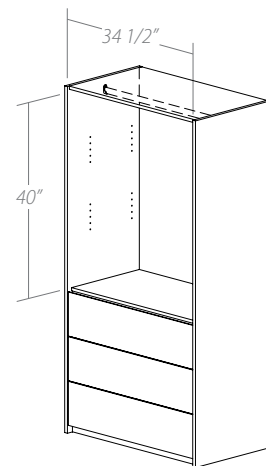

# VISION

WARDROBE/ PENDERIE

Available sizes/ Dimensions disponibles:

**Includes 2 shelves and a ridged oval rod./  
Inclut 2 tablettes et une tringle.**

With 2 adjustable shelves./  
Avec les 2 tablettes ajustables.

#### Frame:

- Fully welded internal steel frame.
- Metal base is available in all powder coated finishes.
- Not available in Brushed Steel.
- Adjustable feet.
- Side panels are made of solid red oak or birch (3/4" thick).
- The oak is brushed to enhance the look and feel of the grain.
- The oak and the birch are available in a variety of water-based UV-cured finishes.
- Melamine finished back matches the color of the etched glass.