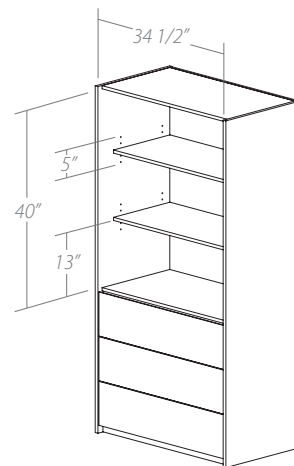

# VISION

WARDROBE/ PENDERIE

Available sizes/ Dimensions disponibles:

**Includes 2 shelves and a ridged oval rod./  
Inclut 2 tablettes et une tringle.**

With 2 adjustable shelves./  
Avec les 2 tablettes ajustables.

#### Frame:

- Fully welded internal steel frame.
- Metal base is available in all powder coated finishes.
- Not available in Brushed Steel.
- Adjustable feet.
- Side panels are made of solid red oak or birch (3/4" thick).
- The oak is brushed to enhance the look and feel of the grain.
- The oak and the birch are available in a variety of water-based UV-cured finishes.
- Melamine finished back matches the color of the etched glass.

#### Doors and drawers:

- Inside of drawers is available in all Trica fabrics and vinyls. It is not available in leather.
- Drawer bottoms are 5/8" thick.
- Push to open mechanism on drawers.
- Soft closing mechanism on doors.
- Available with anti-glare and anti-fingerprint etched tempered glass and with etched mirror.
- Not available with porcelain.
- Laser cut design option available on etched glass and etched mirror drawers.