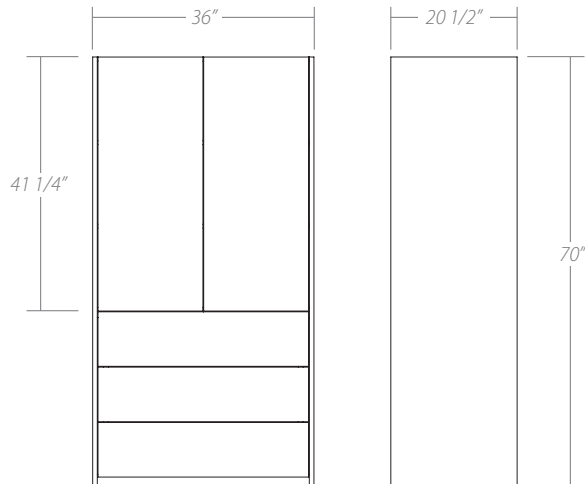

# VISION

WARDROBE/ PENDERIE

Available sizes/ Dimensions disponibles:

**Includes 2 shelves and a ridged oval rod./  
Inclut 2 tablettes et une tringle.**

With 2 adjustable shelves./  
Avec les 2 tablettes ajustables.

#### Frame:

- Fully welded internal steel frame.
- Metal base is available in all powder coated finishes.
- Not available in Brushed Steel.
- Adjustable feet.
- Side panels are made of solid red oak or birch (3/4" thick).
- The oak is brushed to enhance the look and feel of the grain.
- The oak and the birch are available in a variety of water-based UV-cured finishes.
- Melamine finished back matches the color of the etched glass.