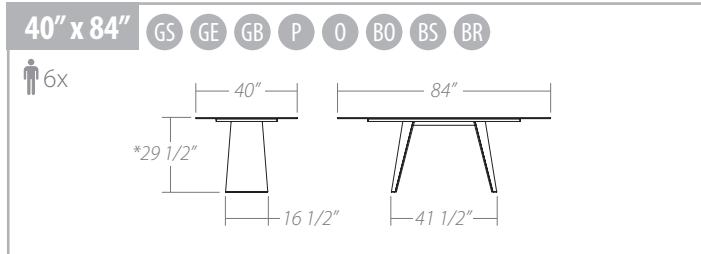

TIMELESS

TABLE

TIMELESS TABLE

*Table height with glass top.
Hauteur de la table avec dessus de verre.

Available table top edges:
Vue de côté des dessus de table disponibles:

Table base:

- Table base is a combination of metal and wood veneer or metal and solid wood (oak or birch).
- Wood veneer on particle board.
- The solid red oak is brushed to enhance the look and feel of the grain.
- The wood veneer, the solid birch and oak are available in a variety of water-based UV-cured finishes.
- Available in all powder coated finishes.
- Available in Brushed Steel.
- Adjustable feet.