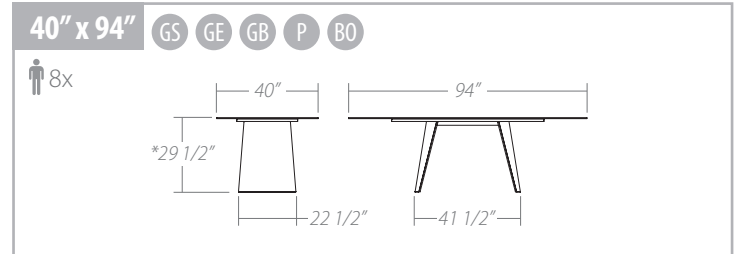

TIMELESS

TABLE

TIMELESS TABLE

*Table height with glass top.
Hauteur de la table avec dessus de verre.

Available table top edges:
Vue de côté des dessus de table disponibles:

Table base:

- Table base is a combination of metal and wood veneer or metal and solid wood (oak or birch).
- Wood veneer on particle board.
- The solid red oak is brushed to enhance the look and feel of the grain.
- The wood veneer, the solid birch and oak are available in a variety of water-based UV-cured finishes.
- Available in all powder coated finishes.
- Available in Brushed Steel.
- Adjustable feet.