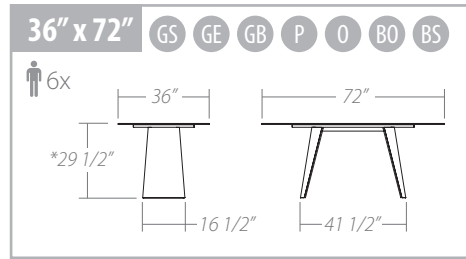

TIMELESS

TABLE

TIMELESS TABLE

*Table height with glass top.
Hauteur de la table avec dessus de verre.

Available table top edges:
Vue de côté des dessus de table disponibles:

Table base:

- Table base is a combination of metal and wood veneer or metal and solid wood (oak or birch).
- Wood veneer on particle board.
- The solid red oak is brushed to enhance the look and feel of the grain.
- The wood veneer, the solid birch and oak are available in a variety of water-based UV-cured finishes.
- Available in all powder coated finishes.
- Available in Brushed Steel.
- Adjustable feet.