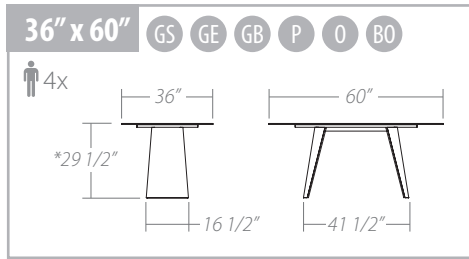

TIMELESS

TABLE

TIMELESS TABLE

*Table height with glass top.
Hauteur de la table avec dessus de verre.

Available table top edges:
Vue de côté des dessus de table disponibles:

Table base:

- Table base is a combination of metal and wood veneer or metal and solid wood (oak or birch).
- Wood veneer on particle board.
- The solid red oak is brushed to enhance the look and feel of the grain.
- The wood veneer, the solid birch and oak are available in a variety of water-based UV-cured finishes.
- Available in all powder coated finishes.
- Available in Brushed Steel.
- Adjustable feet.