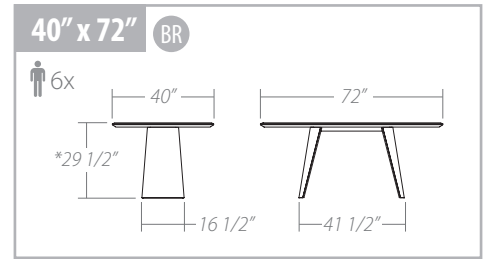

TIMELESS

TABLE

TIMELESS TABLE

*Table height with glass top.
Hauteur de la table avec dessus de verre.

Available table top edges:
Vue de côté des dessus de table disponibles:

Table base:

- Table base is a combination of metal and wood veneer or metal and solid wood (oak or birch).
- Wood veneer on particle board.
- The solid red oak is brushed to enhance the look and feel of the grain.
- The wood veneer, the solid birch and oak are available in a variety of water-based UV-cured finishes.
- Available in all powder coated finishes.
- Available in Brushed Steel.
- Adjustable feet.