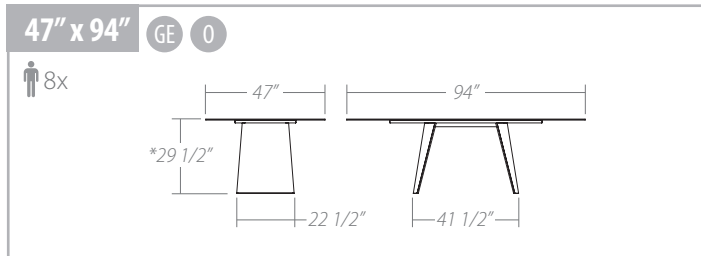

TIMELESS

TABLE

TIMELESS TABLE

*Table height with glass top.
Hauteur de la table avec dessus de verre.

Available table top edges:
Vue de côté des dessus de table disponibles:

Table base:

- Table base is a combination of metal and wood veneer or metal and solid wood (oak or birch).
- Wood veneer on particle board.
- The solid red oak is brushed to enhance the look and feel of the grain.
- The wood veneer, the solid birch and oak are available in a variety of water-based UV-cured finishes.
- Available in all powder coated finishes.
- Available in Brushed Steel.
- Adjustable feet.