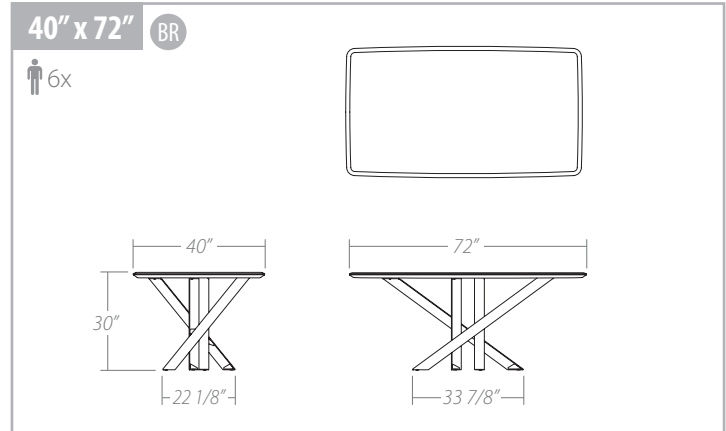

SPIRIT

TABLE

SPIRIT TABLE

Available sizes/ Dimensions disponibles:

*Table height with glass top. Add 1/2" for solid birch and porcelain tops.
 Hauteur de la table avec verre. Ajouter 1/2" pour les dessus de merisier massif et de porcelaine.

Features/ Spécifications:

Sizes:

- 3 available sizes:
 - 36" x 72" - 40" x 72" - 40" x 84"

Table base:

- Available in all powder coated finishes.
- Available in Brushed Steel.
- Adjustable feet.

Table top:

- Starphire tempered glass top with a flat polished edge (1/2" thick).
- Anti-glare and anti-fingerprint etched tempered glass (10 mm thick).
- Solid birch (1 3/4" thick with square corners and 1 5/8" with rounded corners and beveled edge). It is available in a variety of water based UV-cured finishes.
- 6 mm porcelain top laminated on a 12 mm thick glass.

Dimensions:

- 3 grandeurs disponibles:
 - 36" x 72" - 40" x 72" - 40" x 84"

Base de table:

- Disponible dans tous les finis de peintures cuites.
- Disponible en Brushed Steel.
- Sous-pattes ajustables.

Dessus de table: