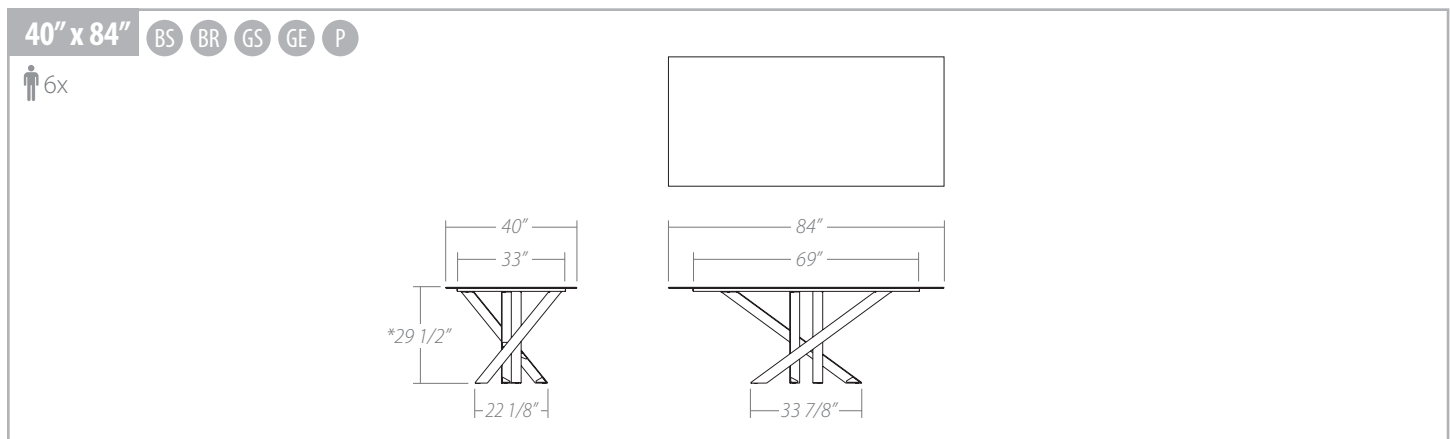

SPIRIT

TABLE

SPIRIT TABLE

Available sizes/ Dimensions disponibles:

*Table height with glass top. Add 1/2" for solid birch and porcelain tops.
 Hauteur de la table avec verre. Ajouter 1/2" pour les dessus de merisier massif et de porcelaine.

Features/ Spécifications:

Sizes:

- 3 available sizes:
 - 36" x 72" - 40" x 72" - 40" x 84"

Table base:

- Available in all powder coated finishes.
- Available in Brushed Steel.
- Adjustable feet.

Table top:

- Starphire tempered glass top with a flat polished edge (1/2" thick).
- Anti-glare and anti-fingerprint etched tempered glass (10 mm thick).
- Solid birch (1 3/4" thick with square corners and 1 5/8" with rounded corners and beveled edge). It is available in a variety of water based UV-cured finishes.
- 6 mm porcelain top laminated on a 12 mm thick glass.

Dimensions:

- 3 grandeurs disponibles:
 - 36" x 72" - 40" x 72" - 40" x 84"

Base de table:

- Disponible dans tous les finis de peintures cuites.
- Disponible en Brushed Steel.
- Sous-pattes ajustables.

Dessus de table: