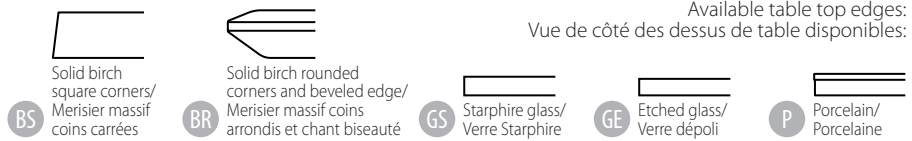

SPIRIT

TABLE

SPIRIT TABLE

Available sizes/ Dimensions disponibles:

*Table height with glass top. Add 1/2" for solid birch and porcelain tops.
 Hauteur de la table avec verre. Ajouter 1/2" pour les dessus de merisier massif et de porcelaine.

Features/ Spécifications:

Sizes:

- 3 available sizes:
 - 36" x 72" - 40" x 72" - 40" x 84"

Table base:

- Available in all powder coated finishes.
- Available in Brushed Steel.
- Adjustable feet.

Table top:

- Starphire tempered glass top with a flat polished edge (1/2" thick).
- Anti-glare and anti-fingerprint etched tempered glass (10 mm thick).
- Solid birch (1 3/4" thick with square corners and 1 5/8" with rounded corners and beveled edge). It is available in a variety of water based UV-cured finishes.
- 6 mm porcelain top laminated on a 12 mm thick glass.

Dimensions:

- 3 grandeurs disponibles:
 - 36" x 72" - 40" x 72" - 40" x 84"

Base de table:

- Disponible dans tous les finis de peintures cuites.
- Disponible en Brushed Steel.
- Sous-pattes ajustables.

Dessus de table: