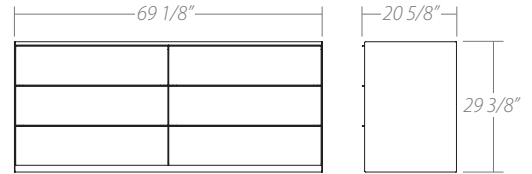

ROOTS

BEDROOM STORAGE/ MEUBLES DE CHAMBRE À COUCHER

Available sizes/ Dimensions disponibles:

1 drawer night stand/ Table de nuit 1 tiroir

2 drawer night stand/ Table de nuit 2 tiroirs

3 drawer chest/ Commode 3 tiroirs

5 drawer chest/ Commode 5 tiroirs

6 drawer double dresser/ Bureau double 6 tiroirs

Features/ Spécifications:

Frame:

- Fully welded internal steel frame.
- Side panels and base are available in all powder coated finishes and in Brushed Steel.
- Adjustable feet.
- Solid red oak or birch.
- The oak is brushed to enhance the look and feel of the grain.
- The oak and the birch are available in a variety of water-based UV-cured finishes.
- Melamine back.