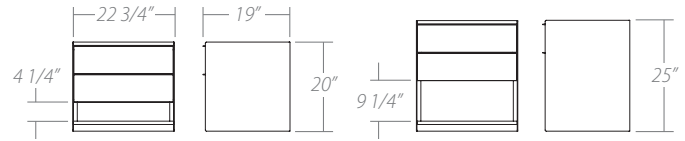

ROOTS

BEDROOM STORAGE/ MEUBLES DE CHAMBRE À COUCHER

Available sizes/ Dimensions disponibles:

1 drawer night stand/ Table de nuit 1 tiroir

2 drawer night stand/ Table de nuit 2 tiroirs

3 drawer chest/ Commode 3 tiroirs

5 drawer chest/ Commode 5 tiroirs

6 drawer double dresser/ Bureau double 6 tiroirs

Features/ Spécifications:

Frame:

- Fully welded internal steel frame.
- Side panels and base are available in all powder coated finishes and in Brushed Steel.
- Adjustable feet.
- Solid red oak or birch.
- The oak is brushed to enhance the look and feel of the grain.
- The oak and the birch are available in a variety of water-based UV-cured finishes.
- Melamine back.