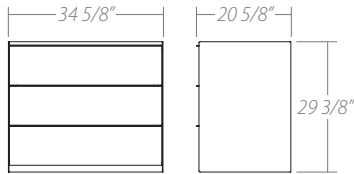

ROOTS

BEDROOM STORAGE/ MEUBLES DE CHAMBRE À COUCHER

Available sizes/ Dimensions disponibles:

1 drawer night stand/ Table de nuit 1 tiroir

2 drawer night stand/ Table de nuit 2 tiroirs

3 drawer chest/ Commode 3 tiroirs

5 drawer chest/ Commode 5 tiroirs

6 drawer double dresser/ Bureau double 6 tiroirs

Features/ Spécifications:

Frame:

- Fully welded internal steel frame.
- Side panels and base are available in all powder coated finishes and in Brushed Steel.
- Adjustable feet.
- Solid red oak or birch.
- The oak is brushed to enhance the look and feel of the grain.
- The oak and the birch are available in a variety of water-based UV-cured finishes.
- Melamine back.