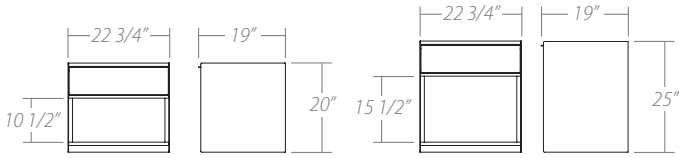

ROOTS

BEDROOM STORAGE/ MEUBLES DE CHAMBRE À COUCHER

Available sizes/ Dimensions disponibles:

1 drawer night stand/ Table de nuit 1 tiroir

2 drawer night stand/ Table de nuit 2 tiroirs

3 drawer chest/ Commode 3 tiroirs

5 drawer chest/ Commode 5 tiroirs

6 drawer double dresser/ Bureau double 6 tiroirs

Features/ Spécifications:

Frame:

- Fully welded internal steel frame.
- Side panels and base are available in all powder coated finishes and in Brushed Steel.
- Adjustable feet.
- Solid red oak or birch.
- The oak is brushed to enhance the look and feel of the grain.
- The oak and the birch are available in a variety of water-based UV-cured finishes.
- Melamine back.