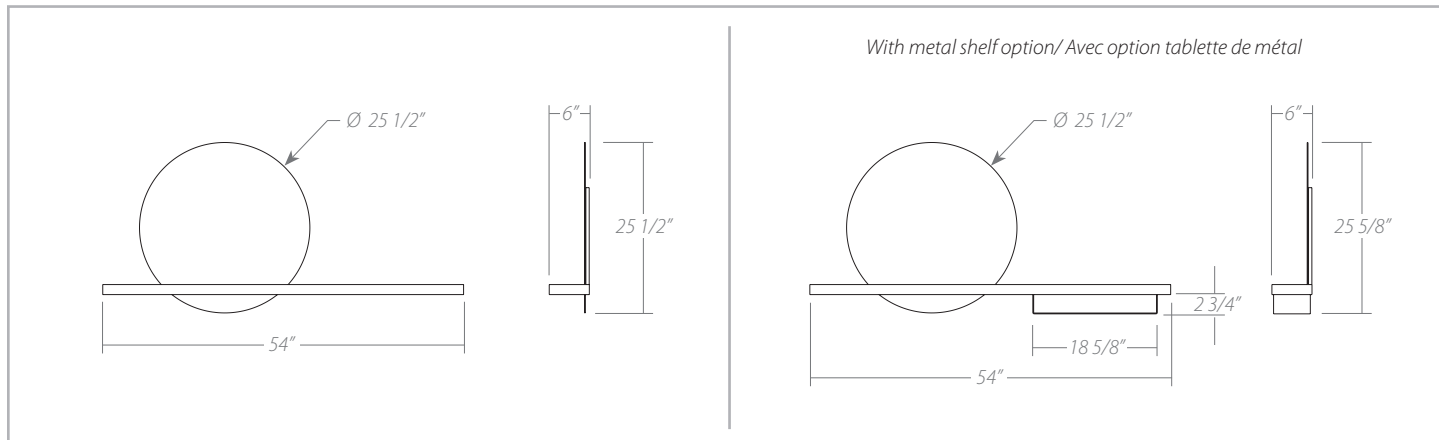

HALO

MIRROR AND SHELF / TABLETTE ET MIROIR

HALO MIRROR AND SHELF/TABLETTE ET MIROIR

Dimensions/ Dimensions:

Features/ Spécifications:

Mirror:

- Dimension: 25 1/2" diameter.
- Mirror on the right is an option.

Metal shelf:

- Available in all powder coated finishes.
- Available in Brushed Steel.

Wood shelf:

- Solid red oak or birch (1 1/2" thick).
- The oak is brushed to enhance the look and feel of the grain.
- The oak and the birch are available in a variety of water-based UV-cured finishes.

Miroir:

- Dimension: 25 1/2" de diamètre.
- Miroir du côté droit offert en option.

Tablette de métal:

- Disponible dans tous les finis de peintures cuites.
- Disponible en Brushed Steel.

Tablette de bois: