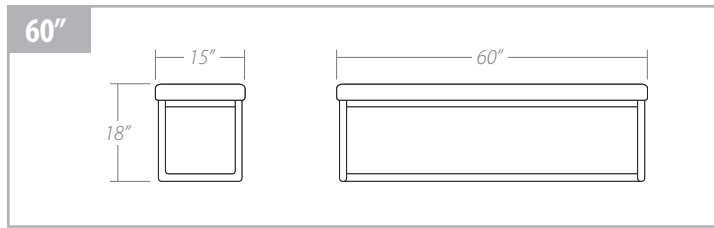

GRADO

BENCH/ BANC

GRADO 38"

GRADO 46"

GRADO 60"

GRADO 76"

GRADO BENCH/ BANC

Dimensions/ Dimensions:

Features/ Spécifications:

Sizes:

- 4 available sizes:
 - 38"
 - 46"
 - 60"
 - 76"

Frame:

- Fully welded frame.
- Available in all powder coated finishes.
- Available in Brushed Steel.

Upholstery:

- Available in all Trica fabrics and leathers.
- COM option (customer's own material).
- COL option (customer's own leather).
- High resilience foam.

Dimensions:

- 4 grandeurs disponibles:
 - 38"
 - 46"
 - 60"
 - 76"

Structure:

- Structure entièrement soudée.
- Disponible dans tous les finis de peintures cuites.
- Disponible en Brushed Steel..

Rembourrage: