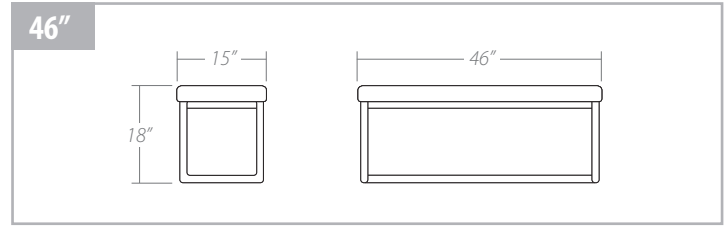

GRADO

BENCH/ BANC

GRADO 38"

GRADO 46"

GRADO 60"

GRADO 76"

GRADO BENCH/ BANC

Dimensions/ Dimensions:

Features/ Spécifications:

Sizes:

- 4 available sizes:
 - 38"
 - 46"
 - 60"
 - 76"

Frame:

- Fully welded frame.
- Available in all powder coated finishes.
- Available in Brushed Steel.

Upholstery:

- Available in all Trica fabrics and leathers.
- COM option (customer's own material).
- COL option (customer's own leather).
- High resilience foam.

Dimensions:

- 4 grandeurs disponibles:
 - 38"
 - 46"
 - 60"
 - 76"

Structure:

- Structure entièrement soudée.
- Disponible dans tous les finis de peintures cuites.
- Disponible en Brushed Steel..

Rembourrage: