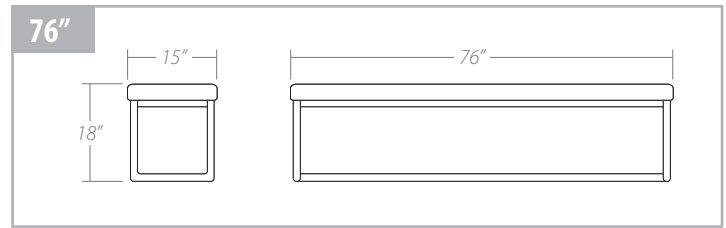

GRADO

BENCH/ BANC

GRADO 38"

GRADO 46"

GRADO 60"

GRADO 76"

GRADO BENCH/ BANC

Dimensions/ Dimensions:

Features/ Spécifications:

Sizes:

- 4 available sizes:
 - 38"
 - 46"
 - 60"
 - 76"

Frame:

- Fully welded frame.
- Available in all powder coated finishes.
- Available in Brushed Steel.

Upholstery:

- Available in all Trica fabrics and leathers.
- COM option (customer's own material).
- COL option (customer's own leather).
- High resilience foam.

Dimensions:

- 4 grandeurs disponibles:
 - 38"
 - 46"
 - 60"
 - 76"

Structure:

- Structure entièrement soudée.
- Disponible dans tous les finis de peintures cuites.
- Disponible en Brushed Steel..

Rembourrage: