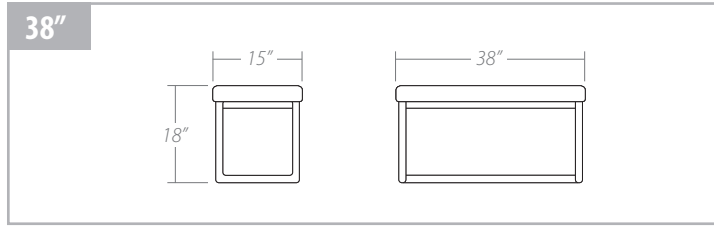

GRADO

BENCH/ BANC

GRADO 38"

GRADO 46"

GRADO 60"

GRADO 76"

GRADO BENCH/ BANC

Dimensions/ Dimensions:

Features/ Spécifications:

Sizes:

- 4 available sizes:
 - 38"
 - 46"
 - 60"
 - 76"

Frame:

- Fully welded frame.
- Available in all powder coated finishes.
- Available in Brushed Steel.

Upholstery:

- Available in all Trica fabrics and leathers.
- COM option (customer's own material).
- COL option (customer's own leather).
- High resilience foam.

Dimensions:

- 4 grandeurs disponibles:
 - 38"
 - 46"
 - 60"
 - 76"

Structure:

- Structure entièrement soudée.
- Disponible dans tous les finis de peintures cuites.
- Disponible en Brushed Steel..

Rembourrage: