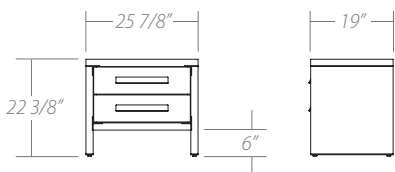

FORM

BEDROOM STORAGE/ MEUBLES DE CHAMBRE À COUCHER

FORM BEDROOM STORAGE/ MEUBLES DE CHAMBRE À COUCHER

Available sizes/ Dimensions disponibles:

2 drawer night stand/ Table de nuit 2 tiroirs

2 drawer XL night stand/ Table de nuit 2 tiroirs XL

5 drawer chest/ Commode 5 tiroirs

6 drawer double dresser/ Bureau double 6 tiroirs

Features/ Spécifications:

Solid wood casing:

- Fully welded internal steel frame.
- Solid birch is available in a variety of water-based UV-cured finishes.
- Available in all powder coated finishes.
- Available in Brushed Steel.
- Adjustable feet.
- Melamine back.