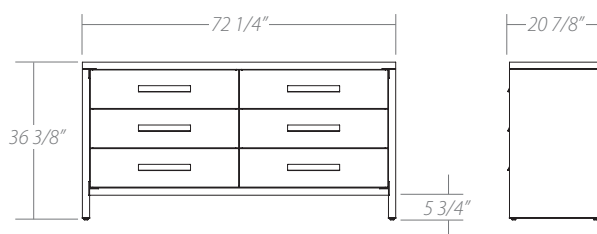

FORM

BEDROOM STORAGE/ MEUBLES DE CHAMBRE À COUCHER

FORM BEDROOM STORAGE/ MEUBLES DE CHAMBRE À COUCHER

Available sizes/ Dimensions disponibles:

2 drawer night stand/ Table de nuit 2 tiroirs

2 drawer XL night stand/ Table de nuit 2 tiroirs XL

5 drawer chest/ Commode 5 tiroirs

6 drawer double dresser/ Bureau double 6 tiroirs

Features/ Spécifications:

Solid wood casing:

- Fully welded internal steel frame.
- Solid birch is available in a variety of water-based UV-cured finishes.
- Available in all powder coated finishes.
- Available in Brushed Steel.
- Adjustable feet.
- Melamine back.