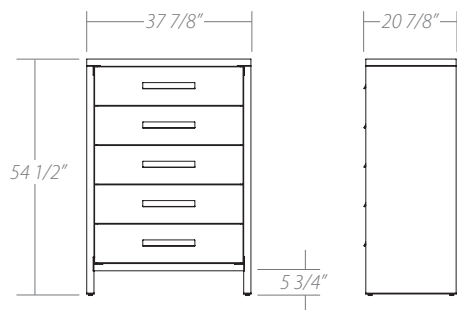

FORM

BEDROOM STORAGE/ MEUBLES DE CHAMBRE À COUCHER

FORM BEDROOM STORAGE/ MEUBLES DE CHAMBRE À COUCHER

Available sizes/ Dimensions disponibles:

2 drawer night stand/ Table de nuit 2 tiroirs

2 drawer XL night stand/ Table de nuit 2 tiroirs XL

5 drawer chest/ Commode 5 tiroirs

6 drawer double dresser/ Bureau double 6 tiroirs

Features/ Spécifications:

Solid wood casing:

- Fully welded internal steel frame.
- Solid birch is available in a variety of water-based UV-cured finishes.
- Available in all powder coated finishes.
- Available in Brushed Steel.
- Adjustable feet.
- Melamine back.