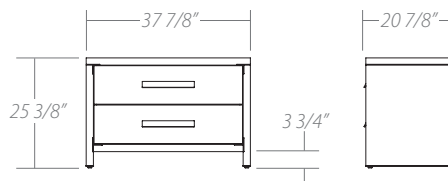

FORM

BEDROOM STORAGE/ MEUBLES DE CHAMBRE À COUCHER

FORM BEDROOM STORAGE/ MEUBLES DE CHAMBRE À COUCHER

Available sizes/ Dimensions disponibles:

2 drawer night stand/ Table de nuit 2 tiroirs

2 drawer XL night stand/ Table de nuit 2 tiroirs XL

5 drawer chest/ Commode 5 tiroirs

6 drawer double dresser/ Bureau double 6 tiroirs

Features/ Spécifications:

Solid wood casing:

- Fully welded internal steel frame.
- Solid birch is available in a variety of water-based UV-cured finishes.
- Available in all powder coated finishes.
- Available in Brushed Steel.
- Adjustable feet.
- Melamine back.