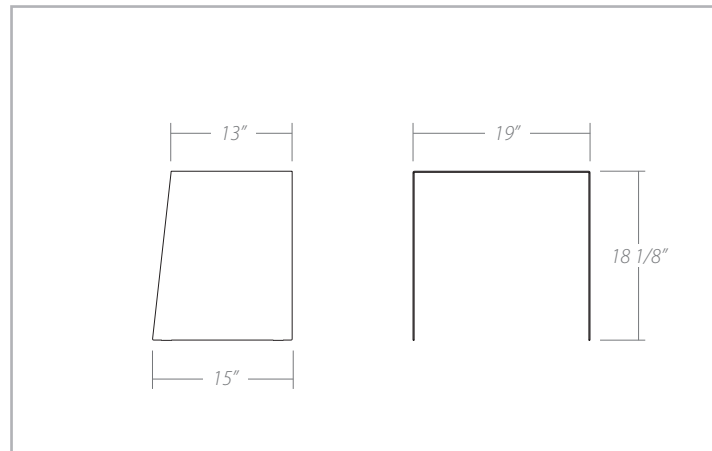

EGO

NESTING TABLES/ TABLES GIGOGNES

Dimensions/ Dimensions:

Features/ Spécifications:

- Available in all powder coated finishes.
- Not available in Brushed Steel.
- Set can be ordered in 2 different finishes.