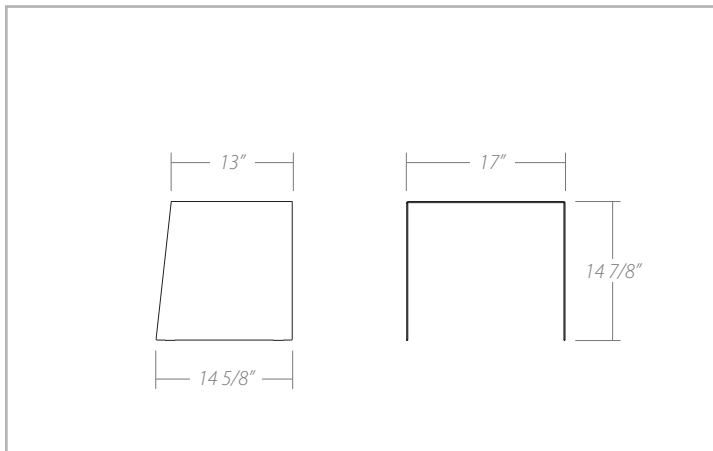

EGO

NESTING TABLES/ TABLES GIGOGNES

Dimensions/ Dimensions:

Features/ Spécifications:

- Available in all powder coated finishes.
- Not available in Brushed Steel.
- Set can be ordered in 2 different finishes.