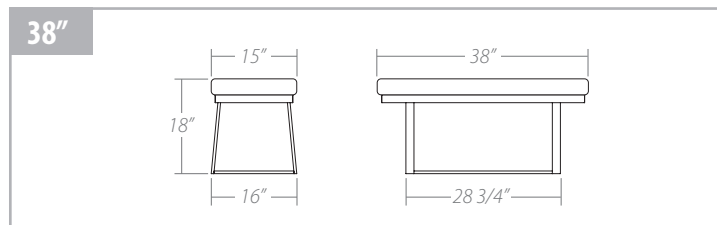

AMALFI

BENCH/ BANC

AMALFI 38"

AMALFI 46"

AMALFI 60"

AMALFI 76"

AMALFI BENCH/ BANC

Dimensions/ Dimensions:

Features/ Spécifications:

Sizes:

- 4 available sizes:
 - 38"
 - 46"
 - 60"
 - 76"

Frame:

- Fully welded frame.
- Available in all powder coated finishes.
- Available in Brushed Steel.

Upholstery:

- Available in all Trica fabrics and leathers.
- COM option (customer's own material).
- COL option (customer's own leather).
- High resilience foam.

Dimensions:

- 4 grandeurs disponibles:
 - 38"
 - 46"
 - 60"
 - 76"

Structure:

- Structure entièrement soudée.
- Disponible dans tous les finis de peintures cuites.
- Disponible en Brushed Steel.

Rembourrage: