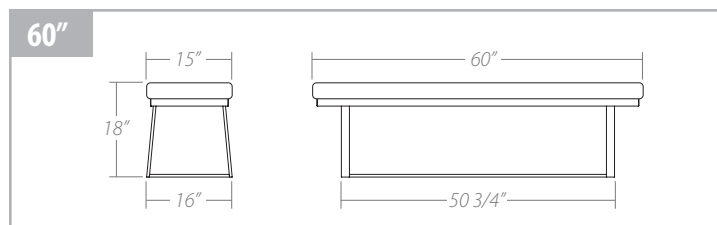

AMALFI

BENCH/ BANC

AMALFI 38"

AMALFI 46"

AMALFI 60"

AMALFI 76"

AMALFI BENCH/ BANC

Dimensions/ Dimensions:

Features/ Spécifications:

Sizes:

- 4 available sizes:
 - 38"
 - 46"
 - 60"
 - 76"

Frame:

- Fully welded frame.
- Available in all powder coated finishes.
- Available in Brushed Steel.

Upholstery:

- Available in all Trica fabrics and leathers.
- COM option (customer's own material).
- COL option (customer's own leather).
- High resilience foam.

Dimensions:

- 4 grandeurs disponibles:
 - 38"
 - 46"
 - 60"
 - 76"

Structure:

- Structure entièrement soudée.
- Disponible dans tous les finis de peintures cuites.
- Disponible en Brushed Steel.

Rembourrage: