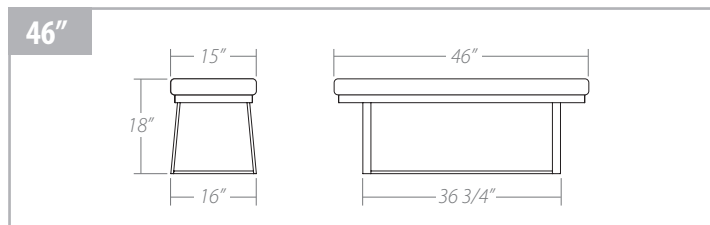

AMALFI

BENCH/ BANC

AMALFI 38"

AMALFI 46"

AMALFI 60"

AMALFI 76"

AMALFI BENCH/ BANC

Dimensions/ Dimensions:

Features/ Spécifications:

Sizes:

- 4 available sizes:
 - 38"
 - 46"
 - 60"
 - 76"

Frame:

- Fully welded frame.
- Available in all powder coated finishes.
- Available in Brushed Steel.

Upholstery:

- Available in all Trica fabrics and leathers.
- COM option (customer's own material).
- COL option (customer's own leather).
- High resilience foam.

Dimensions:

- 4 grandeurs disponibles:
 - 38"
 - 46"
 - 60"
 - 76"

Structure:

- Structure entièrement soudée.
- Disponible dans tous les finis de peintures cuites.
- Disponible en Brushed Steel.

Rembourrage: