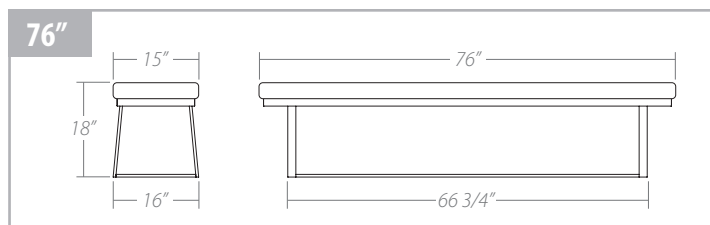

AMALFI

BENCH/ BANC

AMALFI 38"

AMALFI 46"

AMALFI 60"

AMALFI 76"

AMALFI BENCH/ BANC

Dimensions/ Dimensions:

Features/ Spécifications:

Sizes:

- 4 available sizes:
 - 38"
 - 46"
 - 60"
 - 76"

Frame:

- Fully welded frame.
- Available in all powder coated finishes.
- Available in Brushed Steel.

Upholstery:

- Available in all Trica fabrics and leathers.
- COM option (customer's own material).
- COL option (customer's own leather).
- High resilience foam.

Dimensions:

- 4 grandeurs disponibles:
 - 38"
 - 46"
 - 60"
 - 76"

Structure:

- Structure entièrement soudée.
- Disponible dans tous les finis de peintures cuites.
- Disponible en Brushed Steel.

Rembourrage: