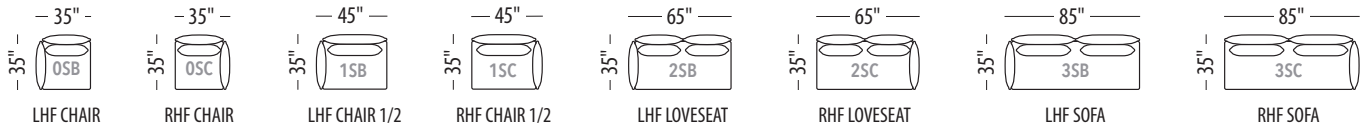

Seat height: 17"

Back/ Arm height: 29"

Seat height: 17"

Back/ Arm height: 29"

Configuration #	Configuration #
<p><b>Configuration 0S</b> Chair</p>	<p><b>Configuration 1S</b> Chair 1/2</p>
<p><b>Configuration 2S</b> Loveseat</p>	<p><b>Configuration 3S</b> Sofa</p>
<p><b>Configuration 4S</b> Sectional with 60" chaise</p>	<p><b>Configuration 5S</b> Sectional with 60" chaise 1/2</p>
<p><b>Configuration 6S</b> Sectional with 60" chaise</p>	<p><b>Configuration 7S</b> Sectional with 60" chaise 1/2</p>