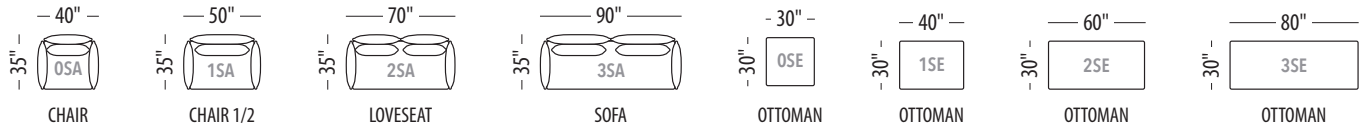

Seat height: 17"

Back/ Arm height: 29"

Seat height: 17"

Back/ Arm height: 29"

Configuration #	Configuration #
<p><b>Configuration 0S</b> Chair</p>	<p><b>Configuration 1S</b> Chair 1/2</p>
<p><b>Configuration 2S</b> Loveseat</p>	<p><b>Configuration 3S</b> Sofa</p>
<p><b>Configuration 4S</b> Sectional with 60" chaise</p>	<p><b>Configuration 5S</b> Sectional with 60" chaise 1/2</p>
<p><b>Configuration 6S</b> Sectional with 60" chaise</p>	<p><b>Configuration 7S</b> Sectional with 60" chaise 1/2</p>