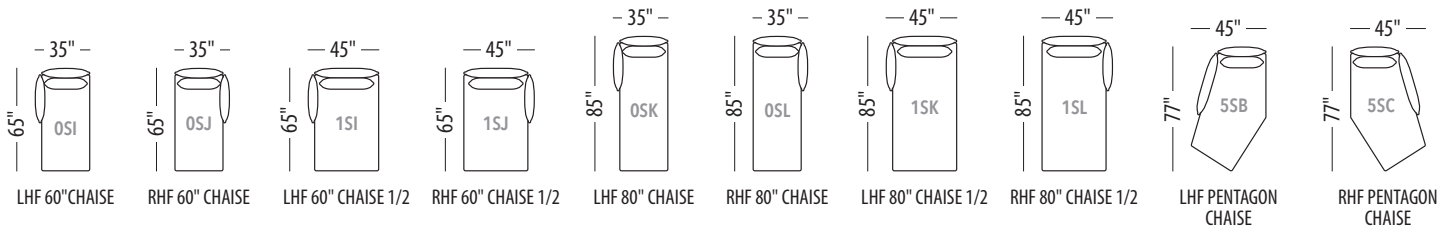

Seat height: 17"

Back/ Arm height: 29"

Seat height: 17"

Back/ Arm height: 29"

Configuration #	Configuration #
<p><b>Configuration 0S</b> Chair</p>	<p><b>Configuration 1S</b> Chair 1/2</p>
<p><b>Configuration 2S</b> Loveseat</p>	<p><b>Configuration 3S</b> Sofa</p>
<p><b>Configuration 4S</b> Sectional with 60" chaise</p>	<p><b>Configuration 5S</b> Sectional with 60" chaise 1/2</p>
<p><b>Configuration 6S</b> Sectional with 60" chaise</p>	<p><b>Configuration 7S</b> Sectional with 60" chaise 1/2</p>