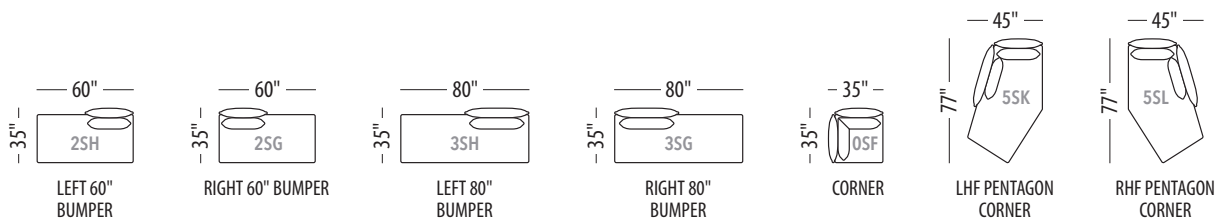

Seat height: 17"

Back/ Arm height: 29"

Seat height: 17"

Back/ Arm height: 29"

Configuration #	Configuration #
<p><b>Configuration 0S</b> Chair</p>	<p><b>Configuration 1S</b> Chair 1/2</p>
<p><b>Configuration 2S</b> Loveseat</p>	<p><b>Configuration 3S</b> Sofa</p>
<p><b>Configuration 4S</b> Sectional with 60" chaise</p>	<p><b>Configuration 5S</b> Sectional with 60" chaise 1/2</p>
<p><b>Configuration 6S</b> Sectional with 60" chaise</p>	<p><b>Configuration 7S</b> Sectional with 60" chaise 1/2</p>